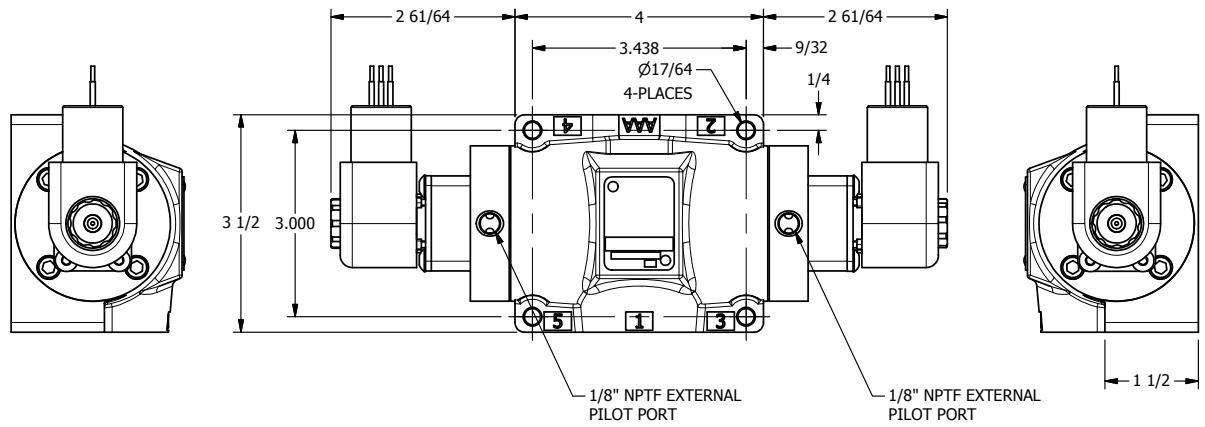

4

3

2

1

AAA
PRODUCTS
INTERNATIONAL

**AAA PRODUCTS
INTERNATIONAL**
7114 Harry Hines Blvd
Dallas, TX 75235

TITLE: 1/2" SUBPLATE, DBL SOL, 2 POS,
FRICTION POS, SOL RTRN,
EXPL PROOF, EXT PILOT

DRAWING NO.:
DIM_ESS4PXZ