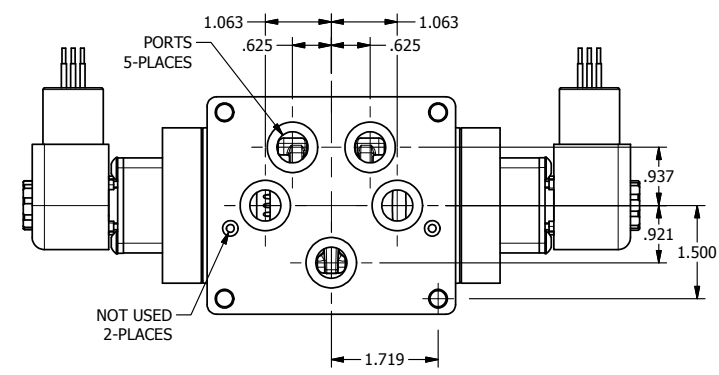

4

3

2

1

AAA
PRODUCTS
INTERNATIONAL

**AAA PRODUCTS
INTERNATIONAL**
7114 Harry Hines Blvd
Dallas, TX 75235

TITLE: 1/2" SUBPLATE, DBL SOL, 2 POS,
FRICTION POS, SOL RTRN,
EXPL PROOF, EXT PILOT

DRAWING NO.:
DIM_ESS4PXZ