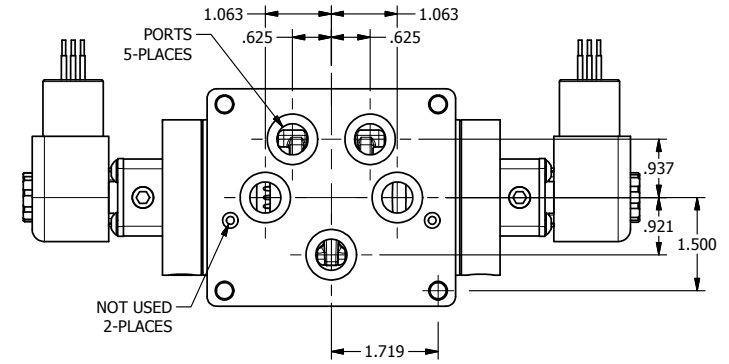

4

3

2

1

B

B

1 1/2

A

A

A

A

2 51/64

AAA
PRODUCTS
INTERNATIONAL

**AAA PRODUCTS
INTERNATIONAL**
7114 Harry Hines Blvd
Dallas, TX 75235

TITLE: 1/2" SUBPLATE, DBL SOL, 2 POS,
FRICTION POS, SOL RTRN,
EXPLOSION PROOF

DRAWING NO.:
DIM_ESS4PX