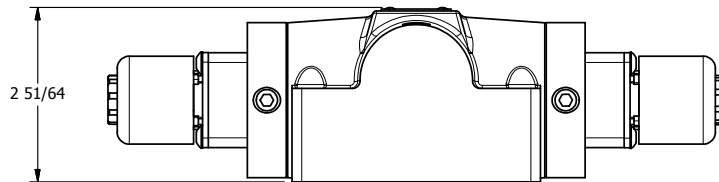

4

3

2

1

B

B

1 1/2

A

A

A

A

2 51/64

AAA
PRODUCTS
INTERNATIONAL

**AAA PRODUCTS
INTERNATIONAL**
7114 Harry Hines Blvd
Dallas, TX 75235

TITLE: 1/2" SUBPLATE, DBL SOL, 2 POS,
FRICTION POS, SOL RTRN,
EXPLOSION PROOF

DRAWING NO.:
DIM_ESS4PX