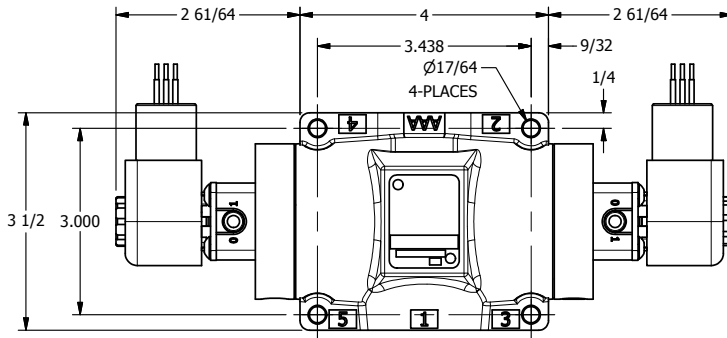

4

3

2

1

B

B

1 1/2

A

A

A

A

2 51/64

AAA
PRODUCTS
INTERNATIONAL

**AAA PRODUCTS
INTERNATIONAL**
7114 Harry Hines Blvd
Dallas, TX 75235

TITLE: 1/2" SUBPLATE, DBL SOL, 2 POS,
FRICTION POS, SOL RTRN,
EXPLOSION PROOF

DRAWING NO.:
DIM_ESS4PX