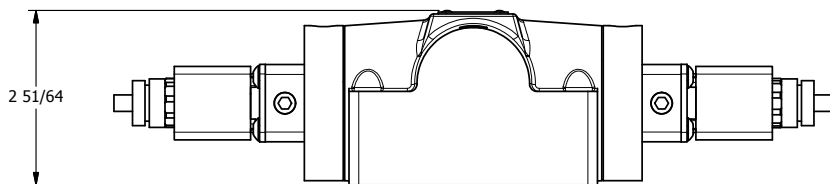

4

3

2

1

AAA
PRODUCTS
INTERNATIONAL

**AAA PRODUCTS
INTERNATIONAL**
7114 Harry Hines Blvd
Dallas, TX 75235

TITLE: 1/2" SUBPLATE, DBL SOL, 2 POS,
FRICTION POS, SOL RTRN, ATEX,
EXT PILOT

DRAWING NO.:
DIM_ESS4PTZ