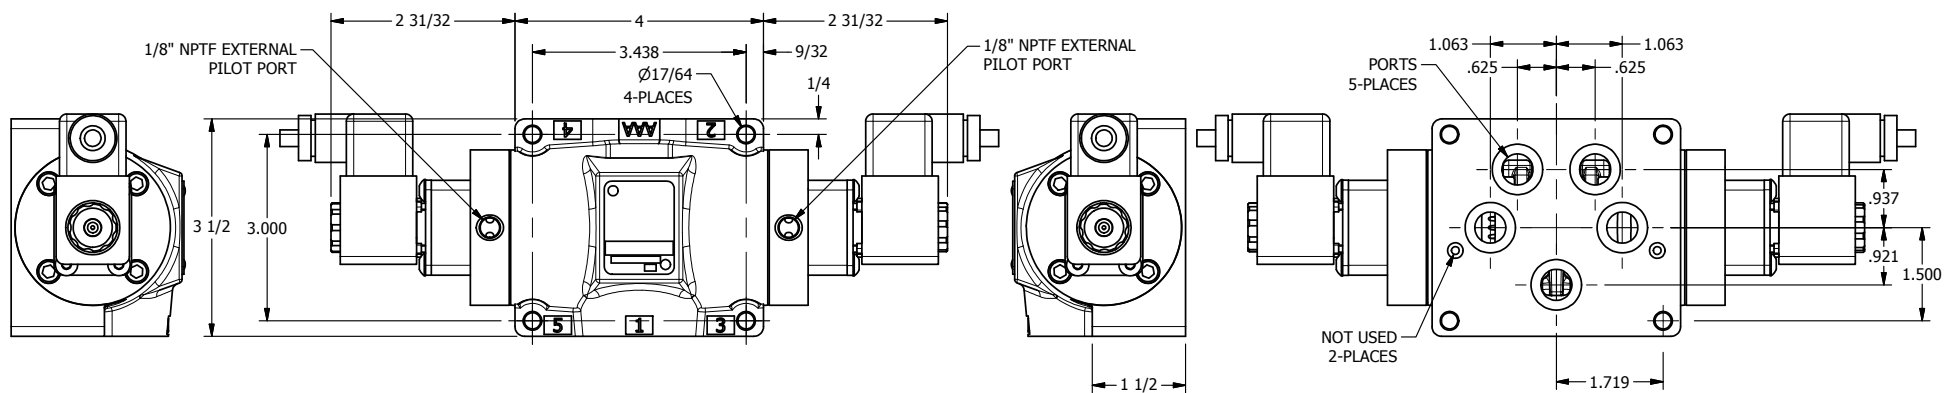

4

3

2

1

AAA
PRODUCTS
INTERNATIONAL

**AAA PRODUCTS
INTERNATIONAL**
7114 Harry Hines Blvd
Dallas, TX 75235

TITLE: 1/2" SUBPLATE, DBL SOL, 2 POS,
FRICTION POS, SOL RTRN, ATEX,
EXT PILOT

DRAWING NO.:
DIM_ESS4PTZ