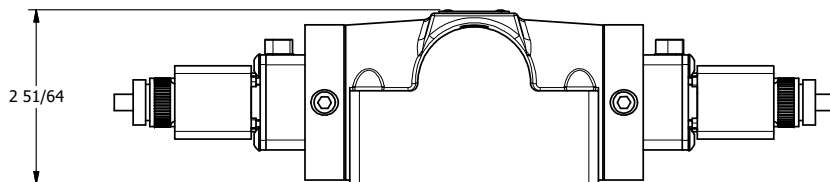

4

3

2

1

AAA
PRODUCTS
INTERNATIONAL

**AAA PRODUCTS
INTERNATIONAL**
7114 Harry Hines Blvd
Dallas, TX 75235

TITLE: $1/2$ " SUBPLATE, DBL SOL, 2 POS,
SOL RTRN, ATEX,
LCKNG OVRD, DUST EXCLDR

DRAWING NO.:
DIM_ESS4PTOL