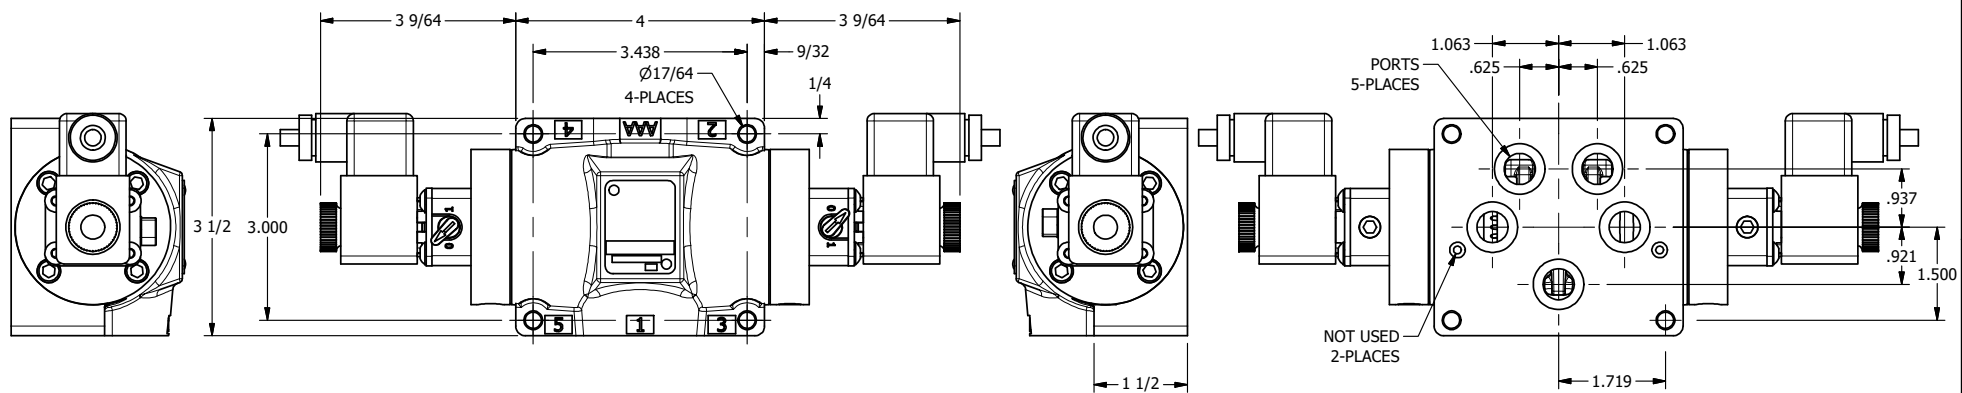

4

3

2

1

AAA
PRODUCTS
INTERNATIONAL

**AAA PRODUCTS
INTERNATIONAL**
7114 Harry Hines Blvd
Dallas, TX 75235

TITLE: $1/2$ " SUBPLATE, DBL SOL, 2 POS,
SOL RTRN, ATEX,
LCKNG OVRD, DUST EXCLDR

DRAWING NO.:
DIM_ESS4PTOL