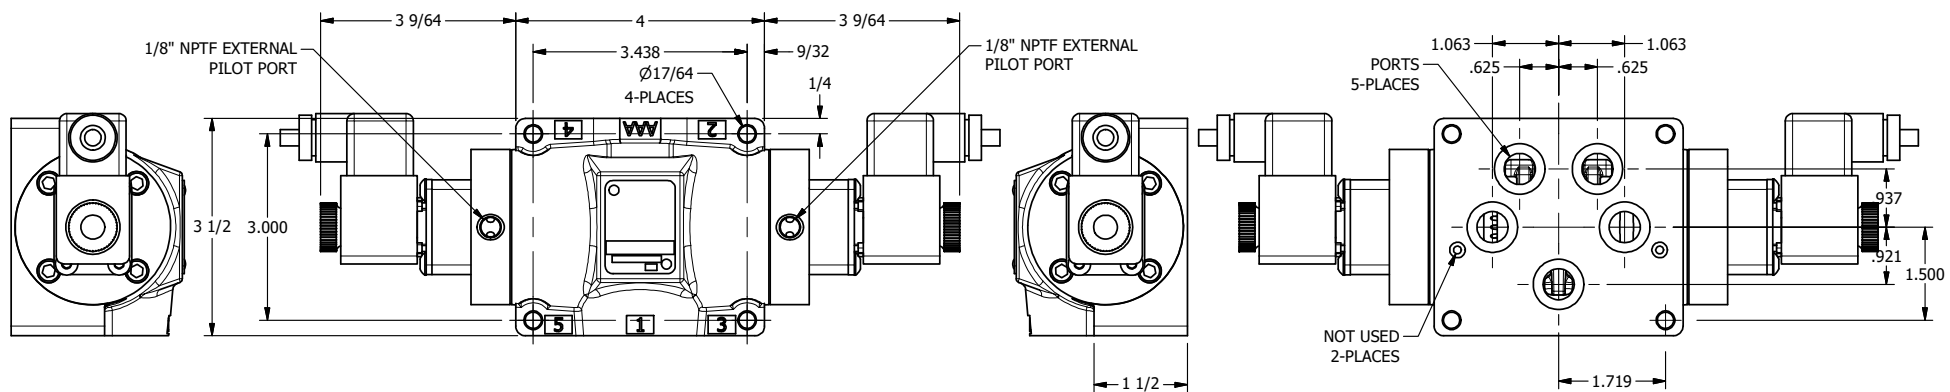

4

3

2

1

AAA
PRODUCTS
INTERNATIONAL

**AAA PRODUCTS
INTERNATIONAL**
7114 Harry Hines Blvd
Dallas, TX 75235

TITLE: 1/2" SUBPLATE, DBL SOL, 2 POS,
SOL RTRN, ATEX,
DUST EXCLDR, EXT PILOT

DRAWING NO.:
DIM_ESS4PTLZ