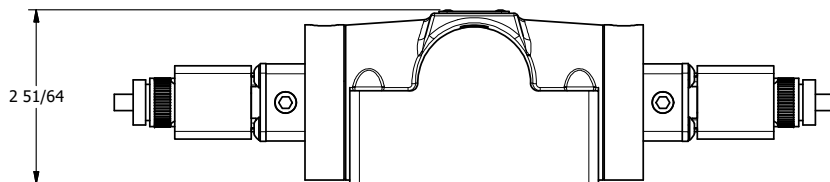

4

3

2

1

AAA
PRODUCTS
INTERNATIONAL

**AAA PRODUCTS
INTERNATIONAL**
7114 Harry Hines Blvd
Dallas, TX 75235

TITLE: 1/2" SUBPLATE, DBL SOL, 2 POS,
SOL RTRN, ATEX,
DUST EXCLDR, EXT PILOT

DRAWING NO.:
DIM_ESS4PTLZ