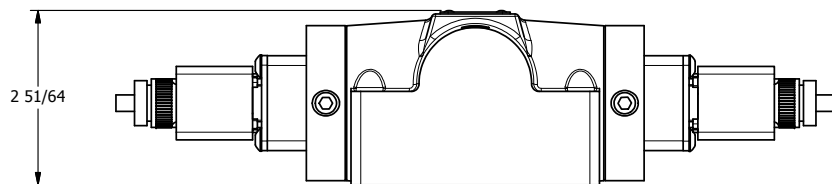

4

3

2

1

AAA
PRODUCTS
INTERNATIONAL

**AAA PRODUCTS
INTERNATIONAL**
7114 Harry Hines Blvd
Dallas, TX 75235

TITLE: $1/2$ " SUBPLATE, DBL SOL, 2 POS,
FRICTION POS, SOL RTRN,
ATEX, DUST EXCLDR

DRAWING NO.:
DIM_ESS4PTL