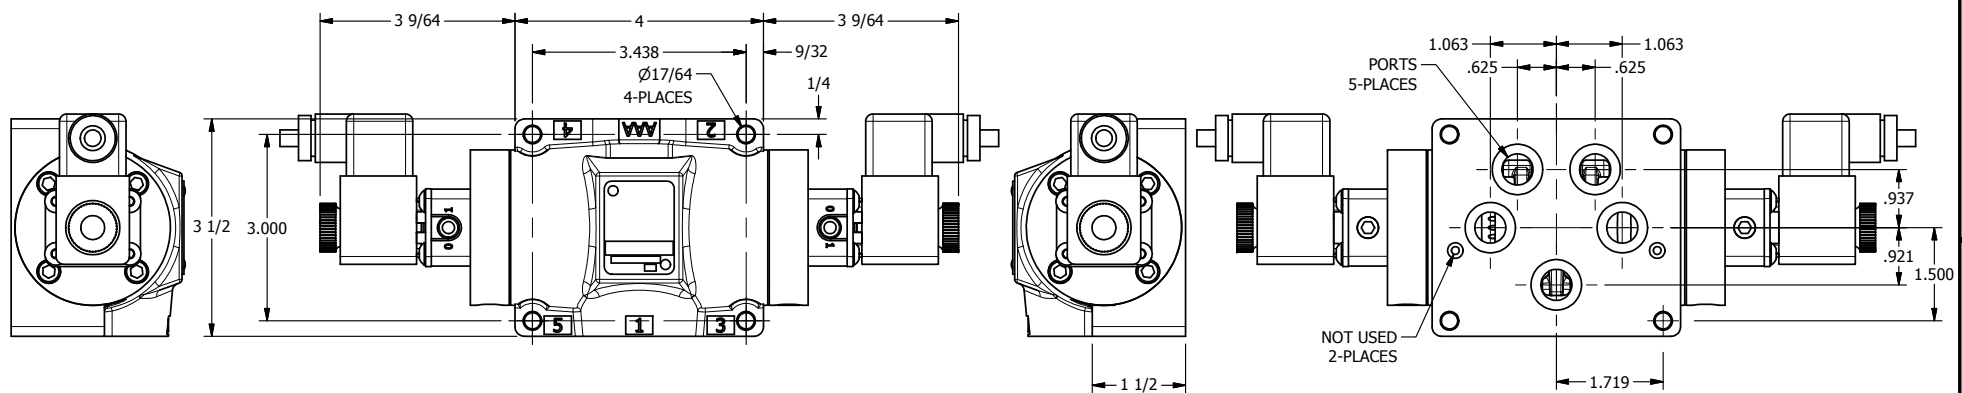

4

3

2

1

AAA
PRODUCTS
INTERNATIONAL

**AAA PRODUCTS
INTERNATIONAL**
7114 Harry Hines Blvd
Dallas, TX 75235

TITLE: $1/2$ " SUBPLATE, DBL SOL, 2 POS,
FRICTION POS, SOL RTRN,
ATEX, DUST EXCLDR

DRAWING NO.:
DIM_ESS4PTL