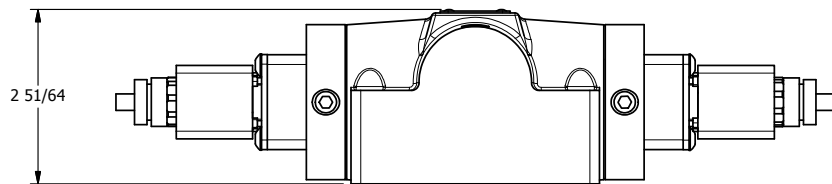

4

3

2

1

**AAA**  
PRODUCTS  
INTERNATIONAL

**AAA PRODUCTS  
INTERNATIONAL**  
7114 Harry Hines Blvd  
Dallas, TX 75235

TITLE:  $1/2$ " SUBPLATE, DBL SOL, 2 POS,  
FRICTION POS, SOL RTRN, ATEX

DRAWING NO.:  
DIM\_ESS4PT