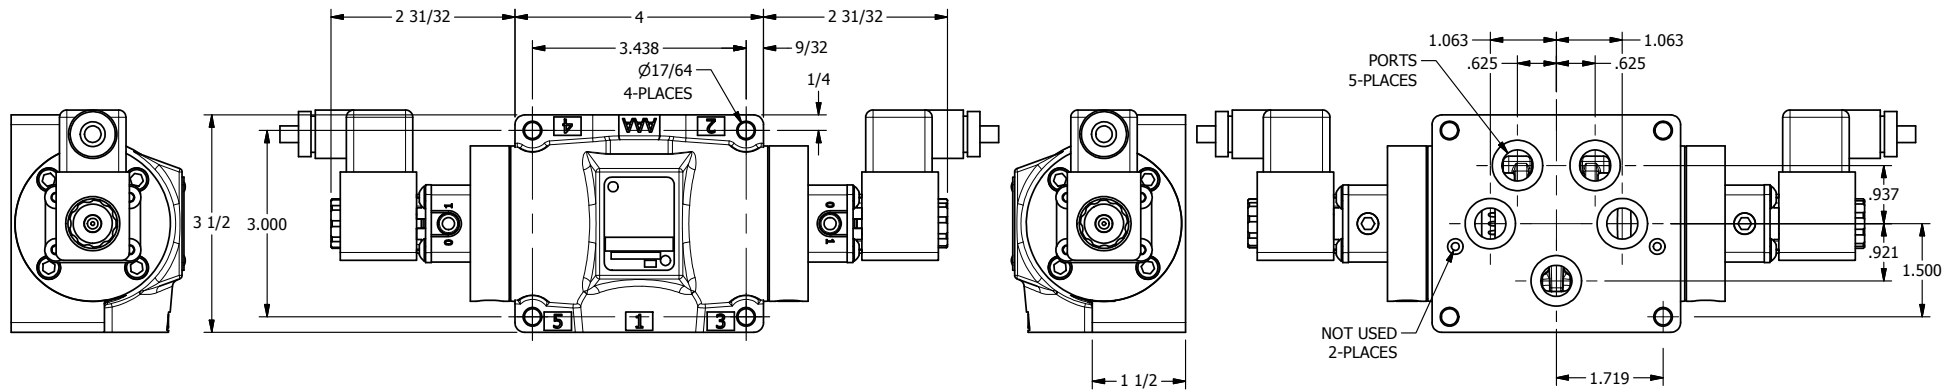

4

3

2

1

**AAA**  
PRODUCTS  
INTERNATIONAL

**AAA PRODUCTS  
INTERNATIONAL**  
7114 Harry Hines Blvd  
Dallas, TX 75235

TITLE:  $1/2$ " SUBPLATE, DBL SOL, 2 POS,  
FRICTION POS, SOL RTRN, ATEX

DRAWING NO.:  
DIM\_ESS4PT