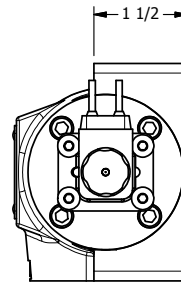

AAA
PRODUCTS
INTERNATIONAL

**AAA PRODUCTS
INTERNATIONAL**
7114 Harry Hines Blvd
Dallas, TX 75235

TITLE: 1/2" SUBPLATE, DBL SOL, 2 POS,
FRICTION POS, SOL RTRN,
FLYING LEAD, SIDE VENT

DRAWING NO.:
DIM_ESS4PMC