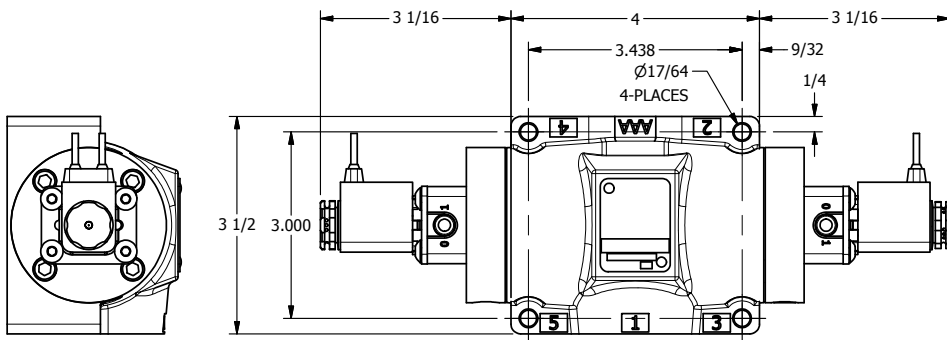

AAA
PRODUCTS
INTERNATIONAL

**AAA PRODUCTS
INTERNATIONAL**
7114 Harry Hines Blvd
Dallas, TX 75235

TITLE: 1/2" SUBPLATE, DBL SOL, 2 POS,
FRICTION POS, SOL RTRN,
FLYING LEAD, SIDE VENT

DRAWING NO.:
DIM_ESS4PMC