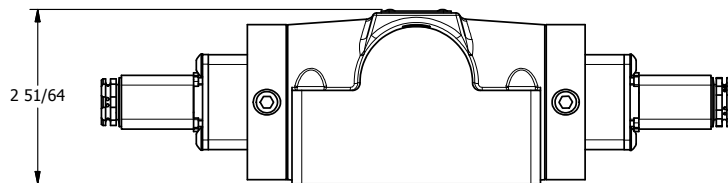

4

3

2

1

B

B

A

A

AAA
PRODUCTS
INTERNATIONAL

**AAA PRODUCTS
INTERNATIONAL**
7114 Harry Hines Blvd
Dallas, TX 75235

TITLE: 1/2" SUBPLATE, DBL SOL, 2 POS,
FRICTION POS, SOL RTRN,
FLYING LEAD, SIDE VENT

DRAWING NO.:
DIM_ESS4PMC