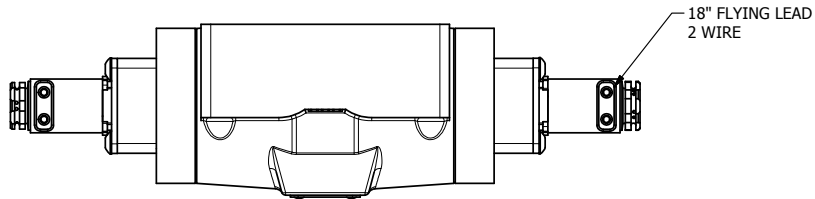

AAA
PRODUCTS
INTERNATIONAL

**AAA PRODUCTS
INTERNATIONAL**
7114 Harry Hines Blvd
Dallas, TX 75235

TITLE: 1/2" SUBPLATE, DBL SOL, 2 POS,
FRICTION POS, SOL RTRN,
FLYING LEAD, SIDE VENT

DRAWING NO.:
DIM_ESS4PMC