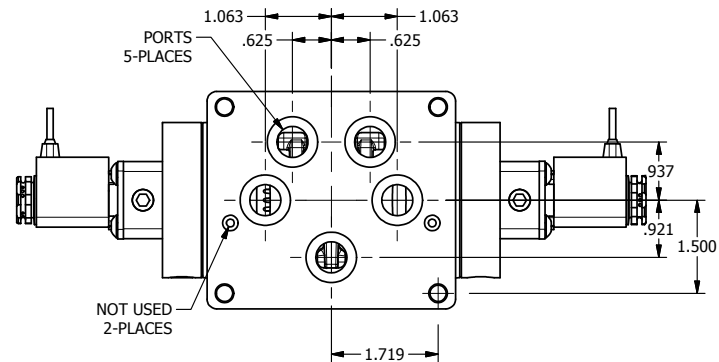

AAA
PRODUCTS
INTERNATIONAL

**AAA PRODUCTS
INTERNATIONAL**
7114 Harry Hines Blvd
Dallas, TX 75235

TITLE: 1/2" SUBPLATE, DBL SOL, 2 POS,
FRICTION POS, SOL RTRN,
FLYING LEAD, SIDE VENT

DRAWING NO.:
DIM_ESS4PMC