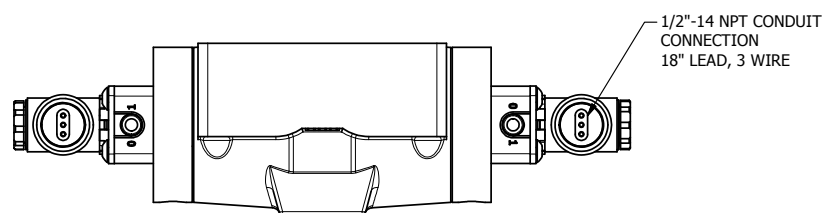

4

3

2

1

AAA
PRODUCTS
INTERNATIONAL

**AAA PRODUCTS
INTERNATIONAL**
7114 Harry Hines Blvd
Dallas, TX 75235

TITLE: 1/2" SUBPLATE, DBL SOL, 2 POS,
FRICTION POS, SOL RTRN,
MOLD-OVER, EXT PILOT

DRAWING NO.:
DIM_ESS4PJZ