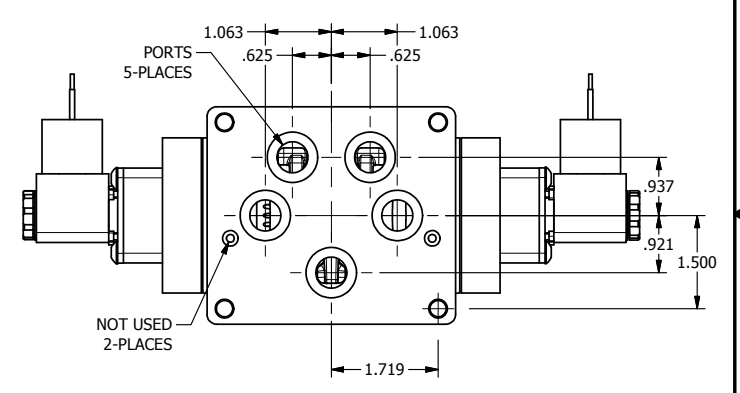

4

3

2

1

AAA
PRODUCTS
INTERNATIONAL

**AAA PRODUCTS
INTERNATIONAL**
7114 Harry Hines Blvd
Dallas, TX 75235

TITLE: 1/2" SUBPLATE, DBL SOL, 2 POS,
FRICTION POS, SOL RTRN,
MOLD-OVER, EXT PILOT

DRAWING NO.:
DIM_ESS4PJZ