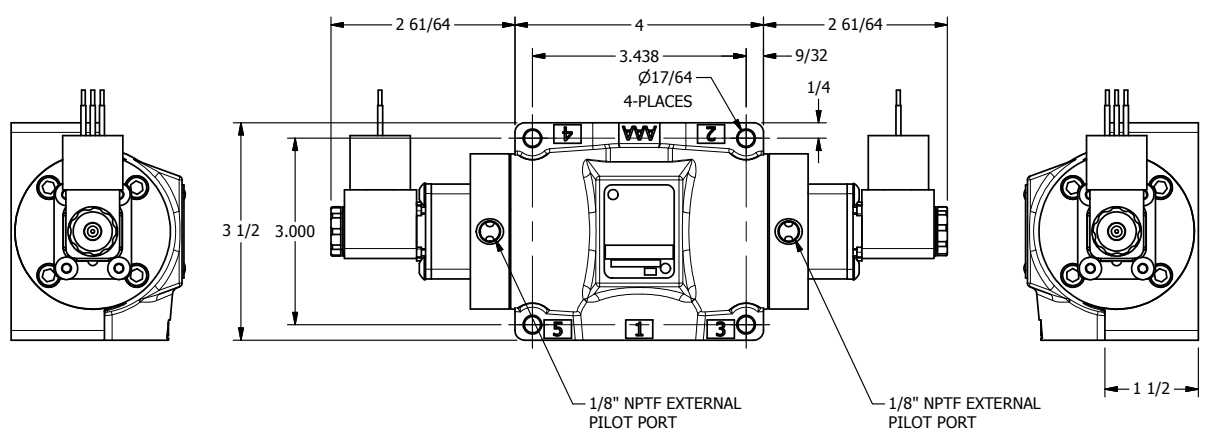

4

3

2

1

AAA
PRODUCTS
INTERNATIONAL

**AAA PRODUCTS
INTERNATIONAL**
7114 Harry Hines Blvd
Dallas, TX 75235

TITLE: 1/2" SUBPLATE, DBL SOL, 2 POS,
FRICTION POS, SOL RTRN,
MOLD-OVER, EXT PILOT

DRAWING NO.:
DIM_ESS4PJZ