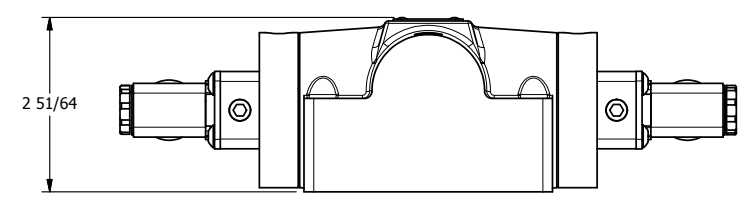

4

3

2

1

AAA
PRODUCTS
INTERNATIONAL

**AAA PRODUCTS
INTERNATIONAL**
7114 Harry Hines Blvd
Dallas, TX 75235

TITLE: 1/2" SUBPLATE, DBL SOL, 2 POS,
FRICTION POS, SOL RTRN,
MOLD-OVER, EXT PILOT

DRAWING NO.:
DIM_ESS4PJZ