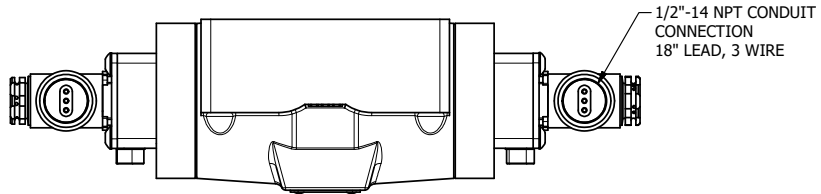

4

3

2

1

AAA
PRODUCTS
INTERNATIONAL

**AAA PRODUCTS
INTERNATIONAL**
7114 Harry Hines Blvd
Dallas, TX 75235

TITLE: 1/2" SUBPLATE, DBL SOL, 2 POS,
FRCTN POS, SOL RTRN, MOLD-OVER,
LCKNG OVRD, SIDE VENT

DRAWING NO.:
DIM_ESS4PJOC