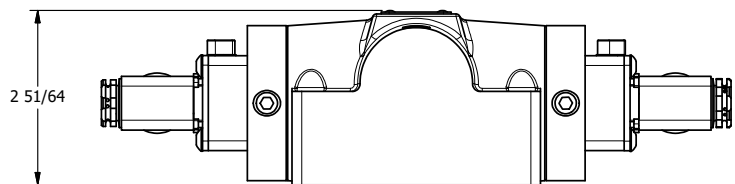

4

3

2

1

AAA
PRODUCTS
INTERNATIONAL

**AAA PRODUCTS
INTERNATIONAL**
7114 Harry Hines Blvd
Dallas, TX 75235

TITLE: 1/2" SUBPLATE, DBL SOL, 2 POS,
FRCTN POS, SOL RTRN, MOLD-OVER,
LCKNG OVRD, SIDE VENT

DRAWING NO.:
DIM_ESS4PJOC