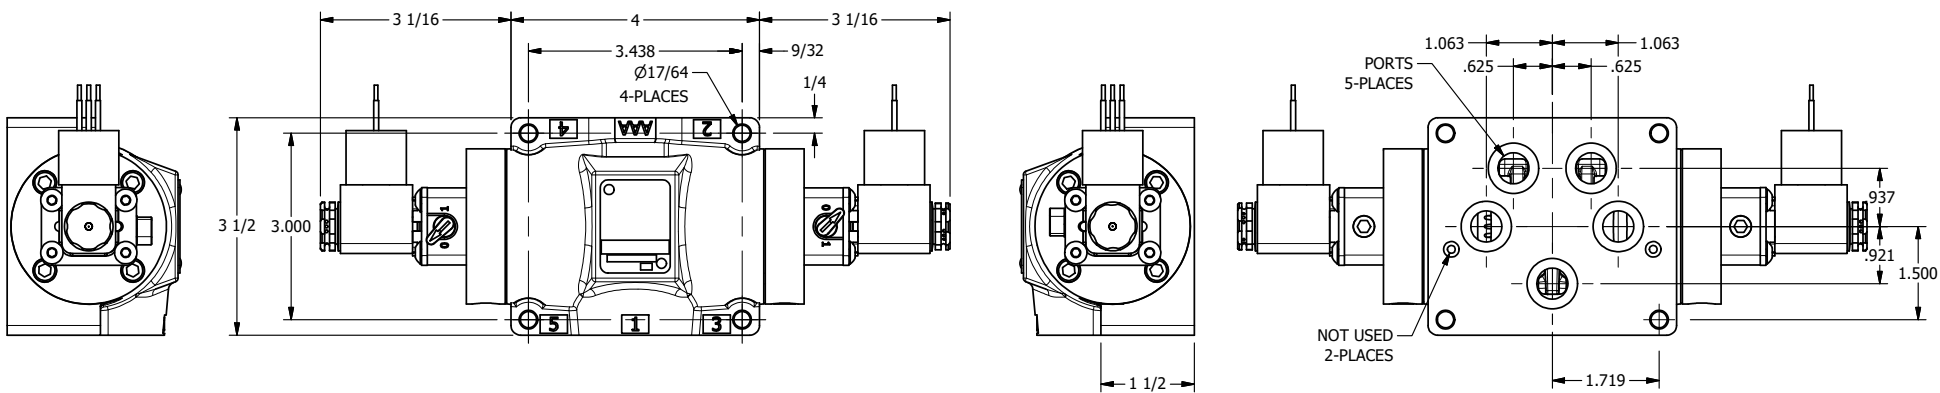

4

3

2

1

AAA
PRODUCTS
INTERNATIONAL

**AAA PRODUCTS
INTERNATIONAL**
7114 Harry Hines Blvd
Dallas, TX 75235

TITLE: 1/2" SUBPLATE, DBL SOL, 2 POS,
FRCTN POS, SOL RTRN, MOLD-OVER,
LCKNG OVRD, SIDE VENT

DRAWING NO.:
DIM_ESS4PJOC