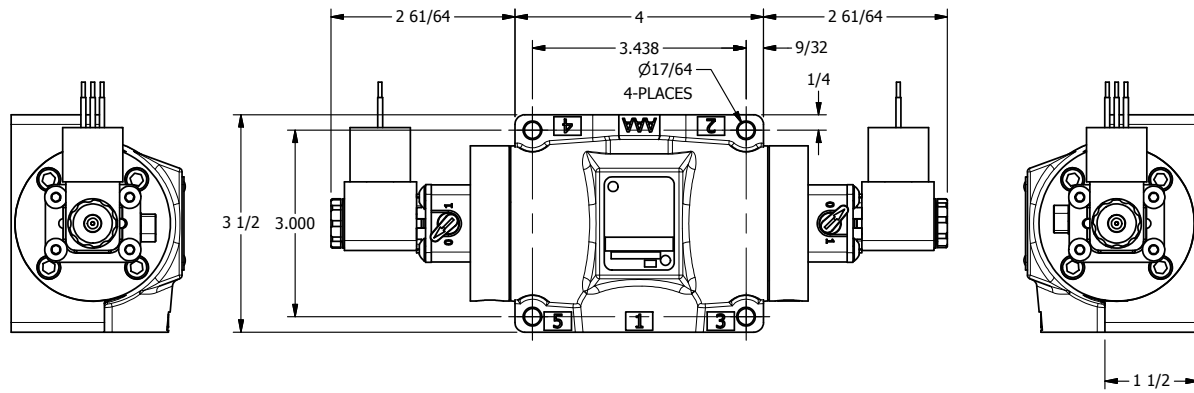

4

3

2

1

**AAA**  
PRODUCTS  
INTERNATIONAL

**AAA PRODUCTS  
INTERNATIONAL**  
7114 Harry Hines Blvd  
Dallas, TX 75235

TITLE: 1/2" SUBPLATE, DBL SOL, 2 POS,  
FRICTION POS, SOL RTRN,  
MOLD-OVER, LCKNG OVRD

DRAWING NO.:  
DIM\_ESS4PJ0

4

3

2

1

THE INFORMATION CONTAINED WITHIN THIS DOCUMENT IS PROPRIETARY TO AAA PRODUCTS AND MAY NOT BE DISCLOSED WITHOUT PRIOR WRITTEN CONSENT