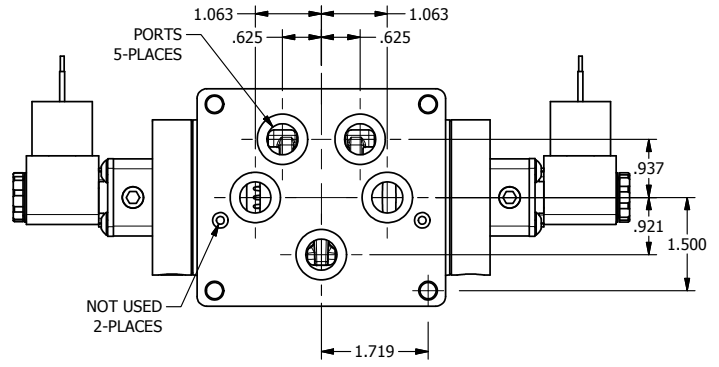

4

3

2

1

**AAA**  
PRODUCTS  
INTERNATIONAL

**AAA PRODUCTS  
INTERNATIONAL**  
7114 Harry Hines Blvd  
Dallas, TX 75235

TITLE: 1/2" SUBPLATE, DBL SOL, 2 POS,  
FRICTION POS, SOL RTRN,  
MOLD-OVER, LCKNG OVRD

DRAWING NO.:  
DIM\_ESS4PJ0

4

3

2

1

THE INFORMATION CONTAINED WITHIN THIS DOCUMENT IS PROPRIETARY TO AAA PRODUCTS AND MAY NOT BE DISCLOSED WITHOUT PRIOR WRITTEN CONSENT