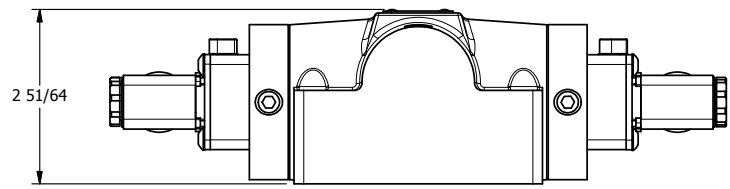

4

3

2

1

**AAA**  
PRODUCTS  
INTERNATIONAL

**AAA PRODUCTS  
INTERNATIONAL**  
7114 Harry Hines Blvd  
Dallas, TX 75235

TITLE: 1/2" SUBPLATE, DBL SOL, 2 POS,  
FRICTION POS, SOL RTRN,  
MOLD-OVER, LCKNG OVRD

DRAWING NO.:  
DIM\_ESS4PJ0

4

3

2

1

THE INFORMATION CONTAINED WITHIN THIS DOCUMENT IS PROPRIETARY TO AAA PRODUCTS AND MAY NOT BE DISCLOSED WITHOUT PRIOR WRITTEN CONSENT