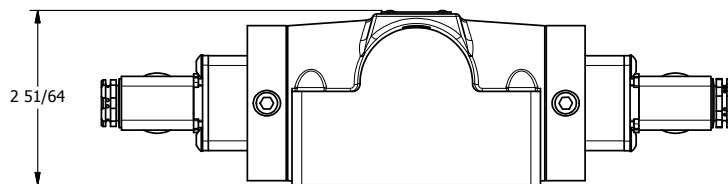

4

3

2

1

1/2"-14 NPT CONDUIT
CONNECTION
18" LEAD, 3 WIRE

AAA
PRODUCTS
INTERNATIONAL

**AAA PRODUCTS
INTERNATIONAL**
7114 Harry Hines Blvd
Dallas, TX 75235

TITLE: 1/2" SUBPLATE, DBL SOL, 2 POS,
FRICTION POS, SOL RTRN,
MOLD-OVER, SIDE VENT

DRAWING NO.:
DIM_ESS4PJC

THE INFORMATION CONTAINED WITHIN THIS DOCUMENT IS PROPRIETARY TO AAA PRODUCTS AND MAY NOT BE DISCLOSED WITHOUT PRIOR WRITTEN CONSENT

4

3

2

1