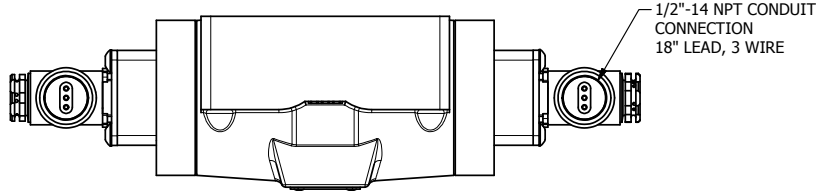

4

3

2

1

1/2"-14 NPT CONDUIT
CONNECTION
18" LEAD, 3 WIRE

AAA
PRODUCTS
INTERNATIONAL

**AAA PRODUCTS
INTERNATIONAL**
7114 Harry Hines Blvd
Dallas, TX 75235

TITLE: 1/2" SUBPLATE, DBL SOL, 2 POS,
FRICTION POS, SOL RTRN,
MOLD-OVER, SIDE VENT

DRAWING NO.:
DIM_ESS4PJC

THE INFORMATION CONTAINED WITHIN THIS DOCUMENT IS PROPRIETARY TO AAA PRODUCTS AND MAY NOT BE DISCLOSED WITHOUT PRIOR WRITTEN CONSENT

4

3

2

1