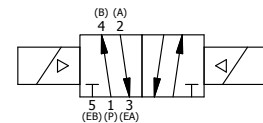

4

3

2

1

1/2"-14 NPT CONDUIT
CONNECTION
18" LEAD, 3 WIRE

AAA
PRODUCTS
INTERNATIONAL

**AAA PRODUCTS
INTERNATIONAL**
7114 Harry Hines Blvd
Dallas, TX 75235

TITLE: 1/2" SUBPLATE, DBL SOL, 2 POS,
FRICTION POS, SOL RTRN,
MOLD-OVER, SIDE VENT