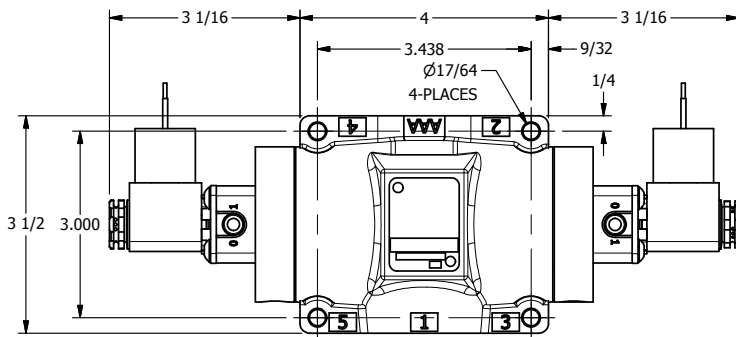

4

3

2

1

1/2"-14 NPT CONDUIT
CONNECTION
18" LEAD, 3 WIRE

AAA
PRODUCTS
INTERNATIONAL

**AAA PRODUCTS
INTERNATIONAL**
7114 Harry Hines Blvd
Dallas, TX 75235

TITLE: 1/2" SUBPLATE, DBL SOL, 2 POS,
FRICTION POS, SOL RTRN,
MOLD-OVER, SIDE VENT

DRAWING NO.:
DIM_ESS4PJC

THE INFORMATION CONTAINED WITHIN THIS DOCUMENT IS PROPRIETARY TO AAA PRODUCTS AND MAY NOT BE DISCLOSED WITHOUT PRIOR WRITTEN CONSENT

4

3

2

1