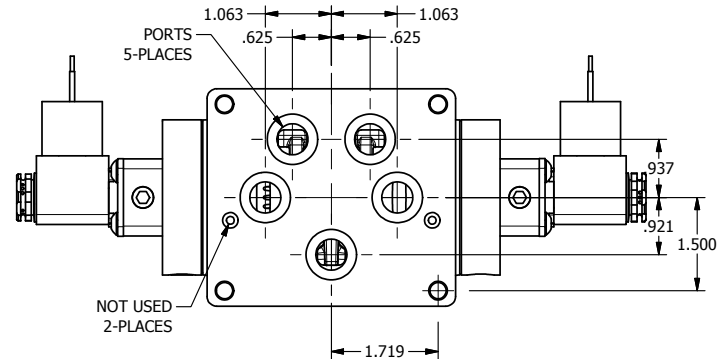

4

3

2

1

1/2"-14 NPT CONDUIT
CONNECTION
18" LEAD, 3 WIRE

AAA
PRODUCTS
INTERNATIONAL

**AAA PRODUCTS
INTERNATIONAL**
7114 Harry Hines Blvd
Dallas, TX 75235

TITLE: 1/2" SUBPLATE, DBL SOL, 2 POS,
FRICTION POS, SOL RTRN,
MOLD-OVER, SIDE VENT

DRAWING NO.:
DIM_ESS4PJC

THE INFORMATION CONTAINED WITHIN THIS DOCUMENT IS PROPRIETARY TO AAA PRODUCTS AND MAY NOT BE DISCLOSED WITHOUT PRIOR WRITTEN CONSENT

4

3

2

1