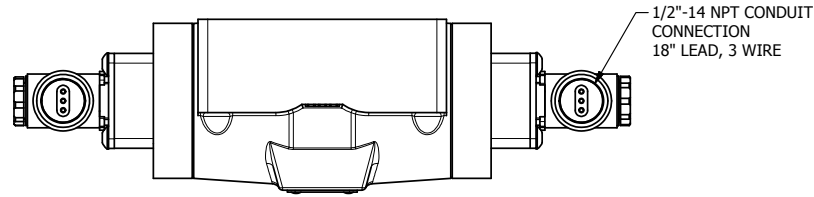

4

3

2

1

AAA
PRODUCTS
INTERNATIONAL

AAA PRODUCTS INTERNATIONAL
7114 Harry Hines Blvd
Dallas, TX 75235

TITLE: 1/2" SUBPLATE, DBL SOL, 2 POS,
FRICTION POS, SOL RTRN,
MOLD-OVER

DRAWING NO.:
DIM_ESS4PJ