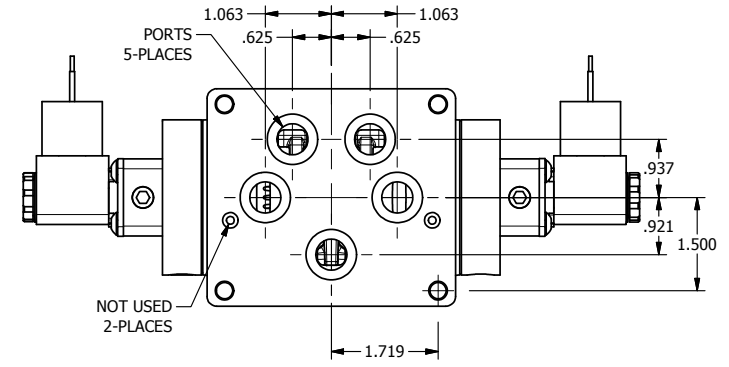

4

3

2

1

AAA
PRODUCTS
INTERNATIONAL

AAA PRODUCTS INTERNATIONAL
7114 Harry Hines Blvd
Dallas, TX 75235

TITLE: 1/2" SUBPLATE, DBL SOL, 2 POS,
FRICTION POS, SOL RTRN,
MOLD-OVER

DRAWING NO.:
DIM_ESS4PJ