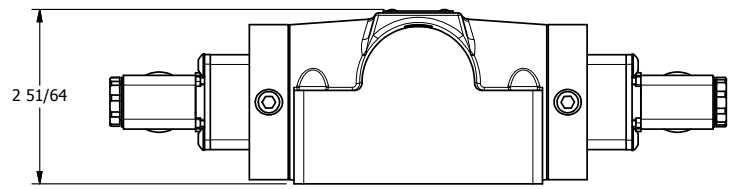

4

3

2

1

AAA
PRODUCTS
INTERNATIONAL

AAA PRODUCTS INTERNATIONAL
7114 Harry Hines Blvd
Dallas, TX 75235

TITLE: 1/2" SUBPLATE, DBL SOL, 2 POS,
FRICTION POS, SOL RTRN,
MOLD-OVER

DRAWING NO.:
DIM_ESS4PJ