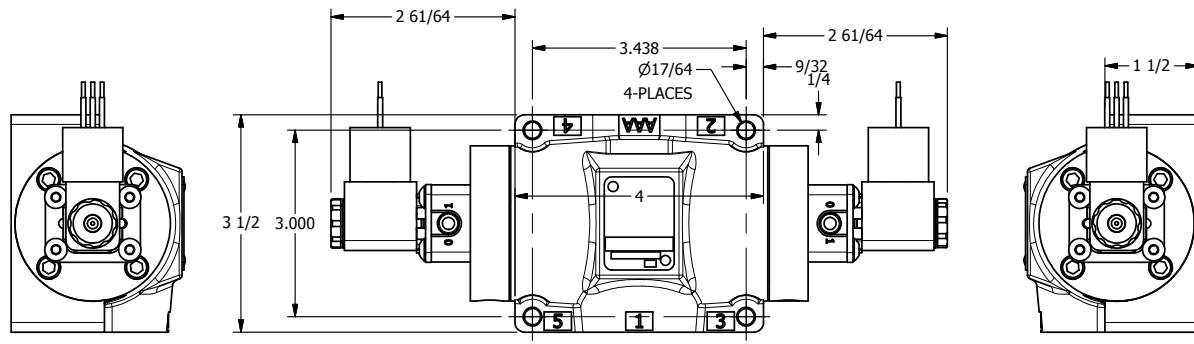

4

3

2

1

AAA
PRODUCTS
INTERNATIONAL

AAA PRODUCTS INTERNATIONAL
7114 Harry Hines Blvd
Dallas, TX 75235

TITLE: 1/2" SUBPLATE, DBL SOL, 2 POS,
FRICTION POS, SOL RTRN,
MOLD-OVER

DRAWING NO.:
DIM_ESS4PJ