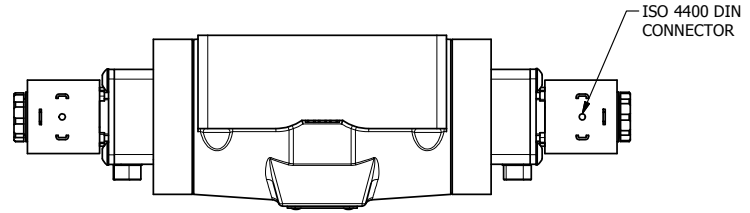

4

3

2

1

AAA PRODUCTS INTERNATIONAL
7114 Harry Hines Blvd
Dallas, TX 75235

TITLE: 1/2" SUBPLATE, DBL SOL, 2 POS,
FRICTION POS, SOL RTRN,
HIGH TEMP, LCKNG OVRD

DRAWING NO.:
DIM_ESS4PHO

THE INFORMATION CONTAINED WITHIN THIS DOCUMENT IS PROPRIETARY TO AAA PRODUCTS AND MAY NOT BE DISCLOSED WITHOUT PRIOR WRITTEN CONSENT