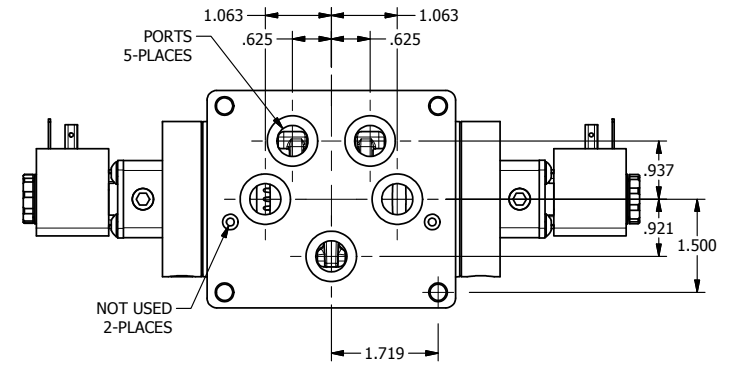

4

3

2

1

AAA PRODUCTS INTERNATIONAL
7114 Harry Hines Blvd
Dallas, TX 75235

TITLE: 1/2" SUBPLATE, DBL SOL, 2 POS,
FRICTION POS, SOL RTRN,
HIGH TEMP, LCKNG OVRD

DRAWING NO.:
DIM_ESS4PHO

THE INFORMATION CONTAINED WITHIN THIS DOCUMENT IS PROPRIETARY TO AAA PRODUCTS AND MAY NOT BE DISCLOSED WITHOUT PRIOR WRITTEN CONSENT