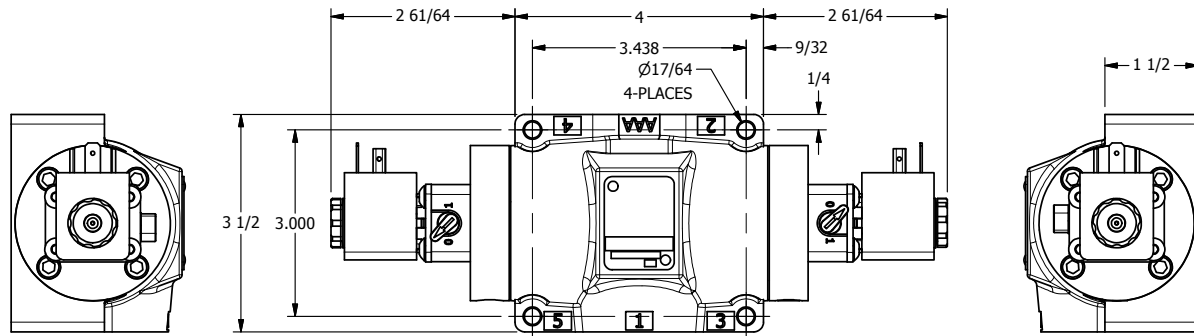

4

3

2

1

AAA PRODUCTS INTERNATIONAL
7114 Harry Hines Blvd
Dallas, TX 75235

TITLE: 1/2" SUBPLATE, DBL SOL, 2 POS,
FRICTION POS, SOL RTRN,
HIGH TEMP, LCKNG OVRD

DRAWING NO.:
DIM_ESS4PHO

THE INFORMATION CONTAINED WITHIN THIS DOCUMENT IS PROPRIETARY TO AAA PRODUCTS AND MAY NOT BE DISCLOSED WITHOUT PRIOR WRITTEN CONSENT