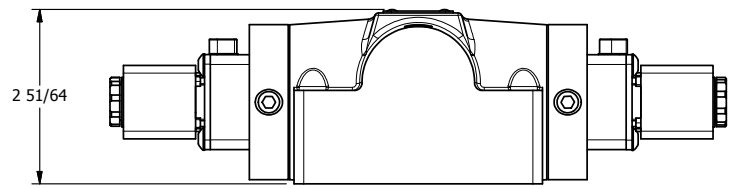

4

3

2

1

AAA PRODUCTS INTERNATIONAL
7114 Harry Hines Blvd
Dallas, TX 75235

TITLE: 1/2" SUBPLATE, DBL SOL, 2 POS,
FRICTION POS, SOL RTRN,
HIGH TEMP, LCKNG OVRD

DRAWING NO.:
DIM_ESS4PHO

THE INFORMATION CONTAINED WITHIN THIS DOCUMENT IS PROPRIETARY TO AAA PRODUCTS AND MAY NOT BE DISCLOSED WITHOUT PRIOR WRITTEN CONSENT