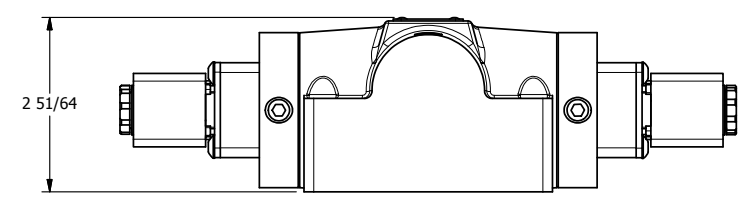

4

3

2

1

**AAA**  
PRODUCTS  
INTERNATIONAL

**AAA PRODUCTS INTERNATIONAL**  
7114 Harry Hines Blvd  
Dallas, TX 75235

TITLE: 1/2" SUBPLATE, DBL SOL, 2 POS,  
FRICTION POS, SOL RTRN,  
HIGH TEMP

DRAWING NO.:  
DIM\_ESS4PH