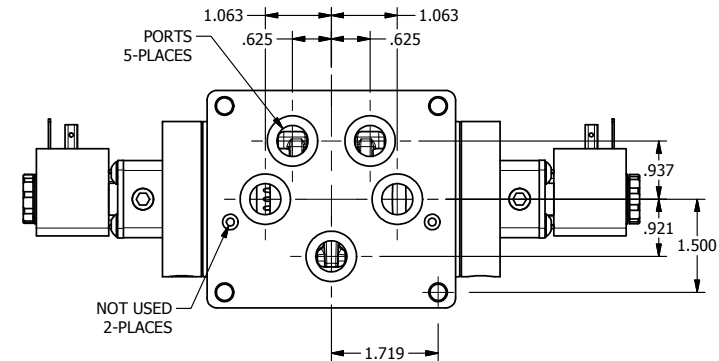

4

3

2

1

**AAA**  
PRODUCTS  
INTERNATIONAL

**AAA PRODUCTS INTERNATIONAL**  
7114 Harry Hines Blvd  
Dallas, TX 75235

TITLE: 1/2" SUBPLATE, DBL SOL, 2 POS,  
FRICTION POS, SOL RTRN,  
HIGH TEMP

DRAWING NO.:  
DIM\_ESS4PH