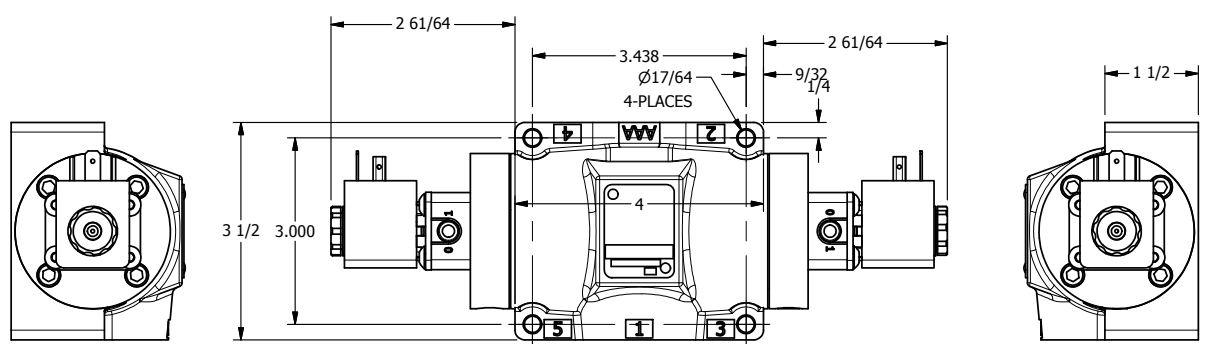

4

3

2

1

**AAA**  
PRODUCTS  
INTERNATIONAL

**AAA PRODUCTS INTERNATIONAL**  
7114 Harry Hines Blvd  
Dallas, TX 75235

TITLE: 1/2" SUBPLATE, DBL SOL, 2 POS,  
FRICTION POS, SOL RTRN,  
HIGH TEMP

DRAWING NO.:  
DIM\_ESS4PH