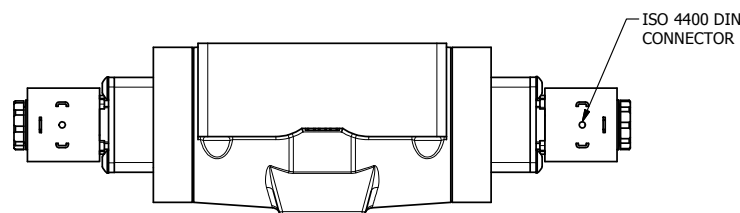

4

3

2

1

**AAA**  
PRODUCTS  
INTERNATIONAL

**AAA PRODUCTS INTERNATIONAL**  
7114 Harry Hines Blvd  
Dallas, TX 75235

TITLE: 1/2" SUBPLATE, DBL SOL, 2 POS,  
FRICTION POS, SOL RTRN,  
HIGH TEMP

DRAWING NO.:  
DIM\_ESS4PH