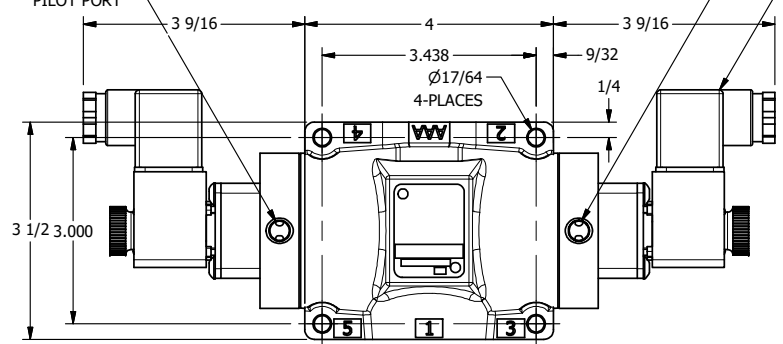

4

3

2

1

1/8" NPTF EXTERNAL PILOT PORT

1/8" NPTF EXTERNAL PILOT PORT

3/8" CORD GRIP DIN CAP INCLUDED FORM A, ACC. TO EN 175301-803, ISO 4400

1 1/2

1.063

PORTS 5-PLACES

1.063

NOT USED 2-PLACES

2 51/64

**AAA**  
PRODUCTS  
INTERNATIONAL

**AAA PRODUCTS INTERNATIONAL**  
7114 Harry Hines Blvd  
Dallas, TX 75235

TITLE: 1/2" SUBPLATE, DBL SOL, 2 POS,  
SOL RTRN, INTR SAFE,  
DUST EXCLDR, EXT PILOT