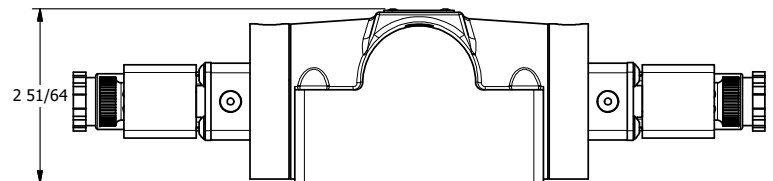

4

3

2

1

1/8" NPTF EXTERNAL PILOT PORT

1/8" NPTF EXTERNAL PILOT PORT

3/8" CORD GRIP DIN CAP INCLUDED FORM A, ACC. TO EN 175301-803, ISO 4400

1 1/2

1.063

PORTS 5-PLACES

1.063

NOT USED 2-PLACES

2 51/64

**AAA**  
PRODUCTS  
INTERNATIONAL

**AAA PRODUCTS INTERNATIONAL**  
7114 Harry Hines Blvd  
Dallas, TX 75235

TITLE: 1/2" SUBPLATE, DBL SOL, 2 POS,  
SOL RTRN, INTR SAFE,  
DUST EXCLDR, EXT PILOT