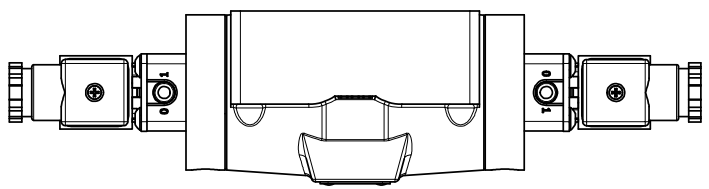

4

3

2

1

1/8" NPTF EXTERNAL PILOT PORT

1/8" NPTF EXTERNAL PILOT PORT

3/8" CORD GRIP DIN CAP INCLUDED FORM A, ACC. TO EN 175301-803, ISO 4400

1 1/2

1.063

PORTS 5-PLACES

1.063

NOT USED 2-PLACES

2 51/64

**AAA**  
PRODUCTS  
INTERNATIONAL

**AAA PRODUCTS INTERNATIONAL**  
7114 Harry Hines Blvd  
Dallas, TX 75235

TITLE: 1/2" SUBPLATE, DBL SOL, 2 POS,  
SOL RTRN, INTR SAFE,  
DUST EXCLDR, EXT PILOT