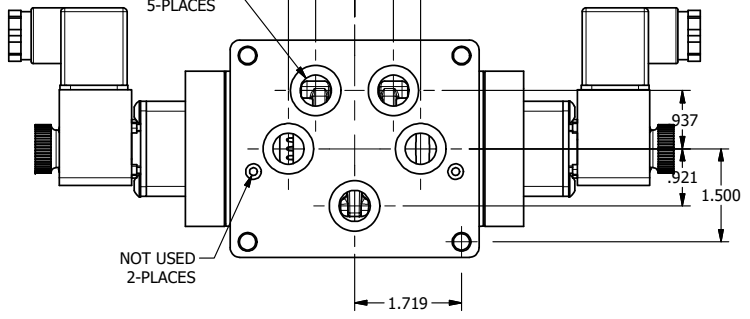

4

3

2

1

1/8" NPTF EXTERNAL PILOT PORT

1/8" NPTF EXTERNAL PILOT PORT

3/8" CORD GRIP DIN CAP INCLUDED FORM A, ACC. TO EN 175301-803, ISO 4400

1 1/2

1.063

PORTS 5-PLACES

1.063

NOT USED 2-PLACES

2 51/64

**AAA**  
PRODUCTS  
INTERNATIONAL

**AAA PRODUCTS INTERNATIONAL**  
7114 Harry Hines Blvd  
Dallas, TX 75235

TITLE: 1/2" SUBPLATE, DBL SOL, 2 POS,  
SOL RTRN, INTR SAFE,  
DUST EXCLDR, EXT PILOT