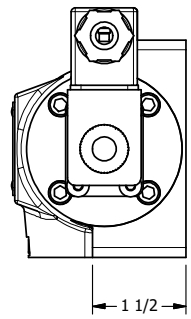

4

3

2

1

1/8" NPTF EXTERNAL PILOT PORT

1/8" NPTF EXTERNAL PILOT PORT

3/8" CORD GRIP DIN CAP INCLUDED FORM A, ACC. TO EN 175301-803, ISO 4400

1 1/2

1.063

PORTS 5-PLACES

1.063

NOT USED 2-PLACES

2 51/64

**AAA**  
PRODUCTS  
INTERNATIONAL

**AAA PRODUCTS INTERNATIONAL**  
7114 Harry Hines Blvd  
Dallas, TX 75235

TITLE: 1/2" SUBPLATE, DBL SOL, 2 POS,  
SOL RTRN, INTR SAFE,  
DUST EXCLDR, EXT PILOT