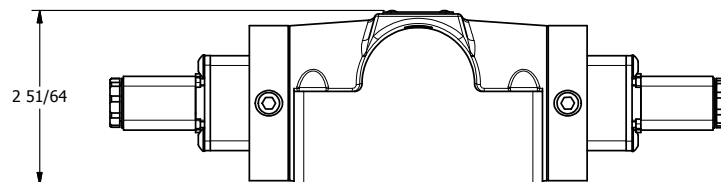

4

3

2

1

AAA
PRODUCTS
INTERNATIONAL

**AAA PRODUCTS
INTERNATIONAL**
7114 Harry Hines Blvd
Dallas, TX 75235

TITLE: 1/2" SUBPLATE, DBL SOL, 2 POS,
FRICTION POS, SOL RTRN

DRAWING NO.:
DIM_ESS4P