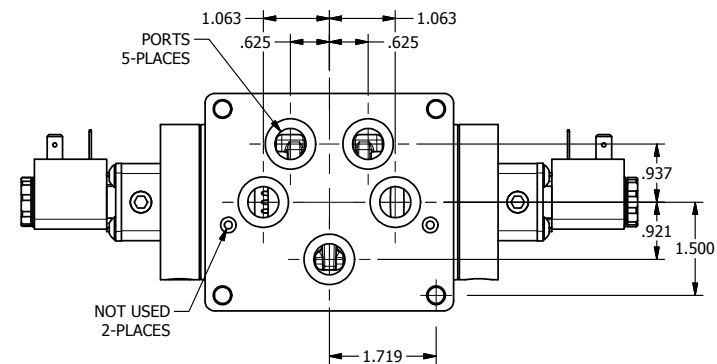

4

3

2

1

AAA
PRODUCTS
INTERNATIONAL

**AAA PRODUCTS
INTERNATIONAL**
7114 Harry Hines Blvd
Dallas, TX 75235

TITLE: 1/2" SUBPLATE, DBL SOL, 2 POS,
FRICTION POS, SOL RTRN

DRAWING NO.:
DIM_ESS4P