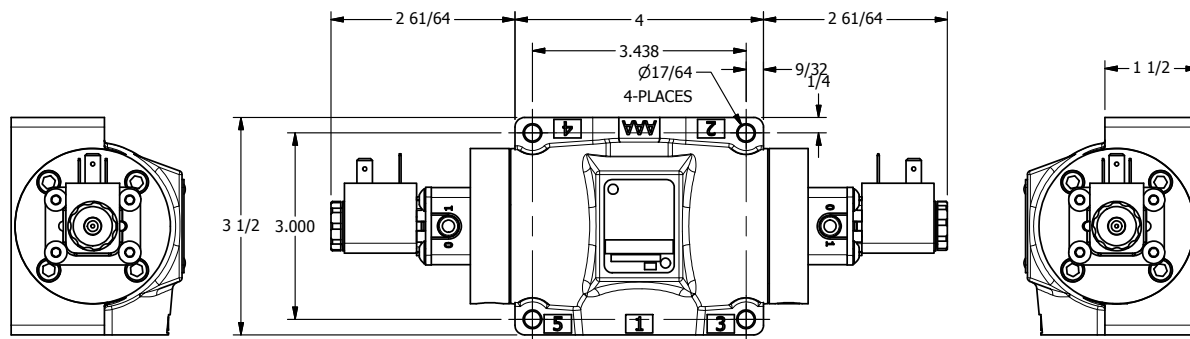

4

3

2

1

AAA
PRODUCTS
INTERNATIONAL

**AAA PRODUCTS
INTERNATIONAL**
7114 Harry Hines Blvd
Dallas, TX 75235

TITLE: 1/2" SUBPLATE, DBL SOL, 2 POS,
FRICTION POS, SOL RTRN

DRAWING NO.:
DIM_ESS4P