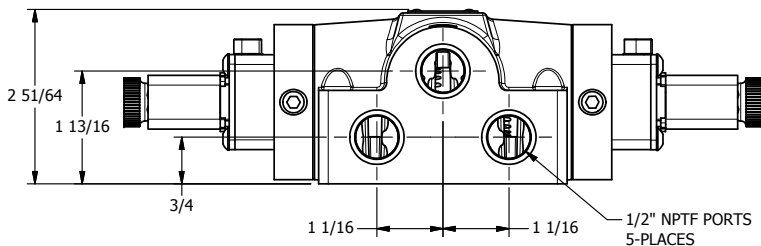

4

3

2

1

AAA
PRODUCTS
INTERNATIONAL

**AAA PRODUCTS
INTERNATIONAL**
7114 Harry Hines Blvd
Dallas, TX 75235

TITLE: 1/2" SIDE PORT, DBL SOL, 2 POS,
FRICTION POS, SOL RTRN,
LCKNG OVRD, DUST EXCLDR

DRAWING NO.:
DIM_ESS40L