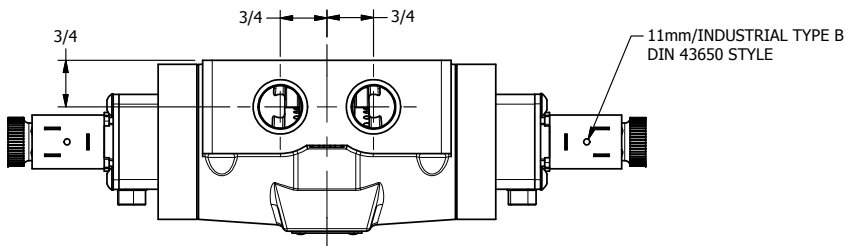

4

3

2

1

AAA
PRODUCTS
INTERNATIONAL

**AAA PRODUCTS
INTERNATIONAL**
7114 Harry Hines Blvd
Dallas, TX 75235

TITLE: 1/2" SIDE PORT, DBL SOL, 2 POS,
FRICTION POS, SOL RTRN,
LCKNG OVRD, DUST EXCLDR

DRAWING NO.:
DIM_ESS40L