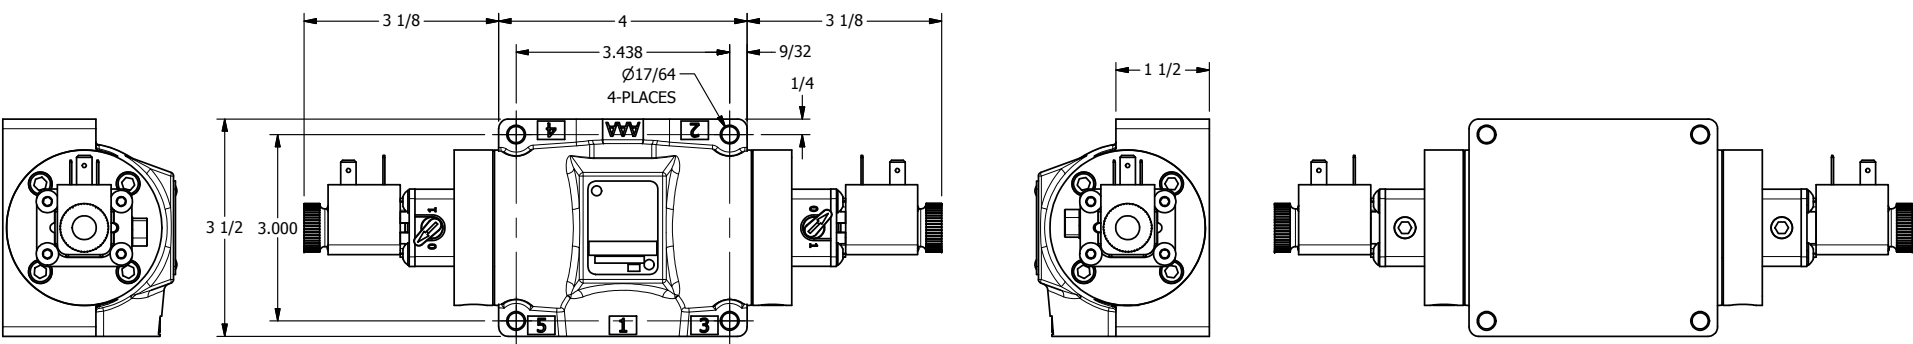

4

3

2

1

AAA
PRODUCTS
INTERNATIONAL

**AAA PRODUCTS
INTERNATIONAL**
7114 Harry Hines Blvd
Dallas, TX 75235

TITLE: 1/2" SIDE PORT, DBL SOL, 2 POS,
FRICTION POS, SOL RTRN,
LCKNG OVRD, DUST EXCLDR

DRAWING NO.:
DIM_ESS40L