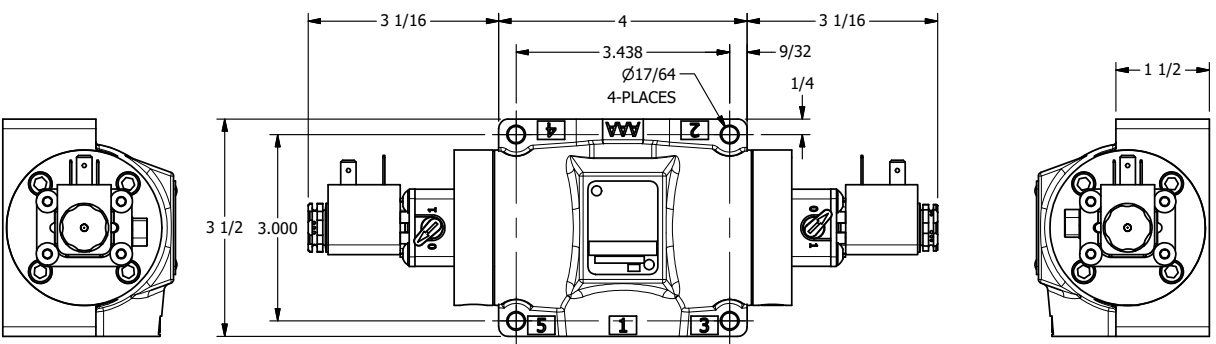

4

3

2

1

AAA
PRODUCTS
INTERNATIONAL

**AAA PRODUCTS
INTERNATIONAL**
7114 Harry Hines Blvd
Dallas, TX 75235

TITLE 1/2" SIDE PORT, DBL SOL, 2 POS,
FRICTION POS, SOL RTRN,
LCKNG OVRD, SIDE VENT

DRAWING NO.:
DIM_ESS40C