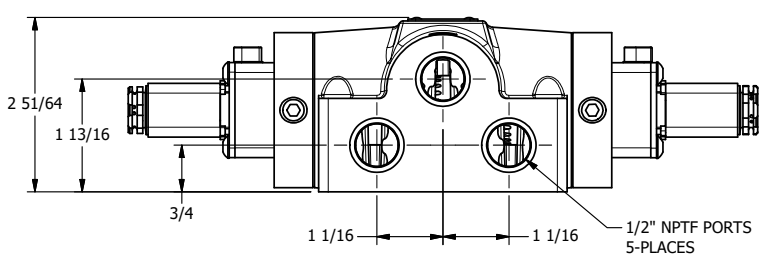

4

3

2

1

AAA
PRODUCTS
INTERNATIONAL

**AAA PRODUCTS
INTERNATIONAL**
7114 Harry Hines Blvd
Dallas, TX 75235

TITLE 1/2" SIDE PORT, DBL SOL, 2 POS,
FRICTION POS, SOL RTRN,
LCKNG OVRD, SIDE VENT

DRAWING NO.:
DIM_ESS40C