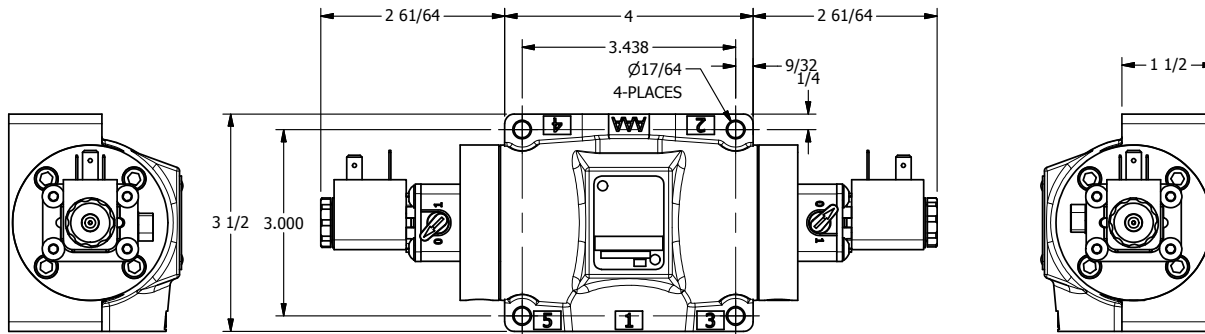

4

3

2

1

AAA
PRODUCTS
INTERNATIONAL

**AAA PRODUCTS
INTERNATIONAL**
7114 Harry Hines Blvd
Dallas, TX 75235

TITLE: 1/2" SIDE PORT, DBL SOL, 2 POS,
FRICTION POS, SOL RTRN,
LCKNG OVRD

DRAWING NO.:
DIM_ESS40