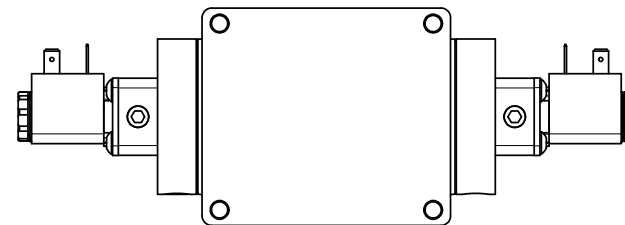

4

3

2

1

AAA
PRODUCTS
INTERNATIONAL

**AAA PRODUCTS
INTERNATIONAL**
7114 Harry Hines Blvd
Dallas, TX 75235

TITLE: 1/2" SIDE PORT, DBL SOL, 2 POS,
FRICTION POS, SOL RTRN,
LCKNG OVRD

DRAWING NO.:
DIM_ESS40