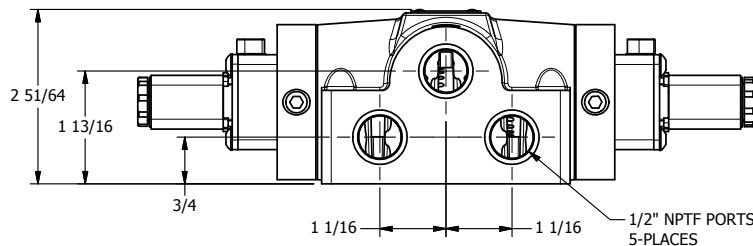

4

3

2

1

AAA
PRODUCTS
INTERNATIONAL

**AAA PRODUCTS
INTERNATIONAL**
7114 Harry Hines Blvd
Dallas, TX 75235

TITLE: 1/2" SIDE PORT, DBL SOL, 2 POS,
FRICTION POS, SOL RTRN,
LCKNG OVRD

DRAWING NO.:
DIM_ESS40