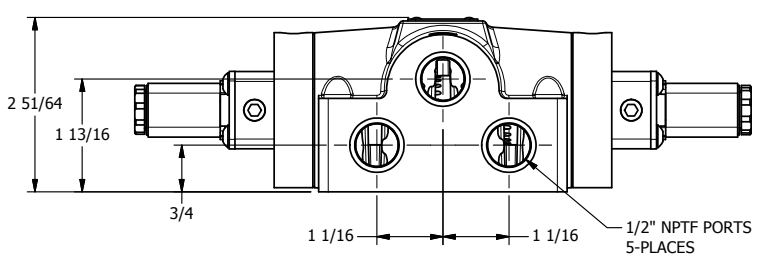

4

3

2

1

**AAA**  
PRODUCTS  
INTERNATIONAL

**AAA PRODUCTS  
INTERNATIONAL**  
7114 Harry Hines Blvd  
Dallas, TX 75235

TITLE 1/2" SIDE PORT, DBL SOL, 2 POS,  
FRICTION POS, SOL RTRN,  
FLYING LEAD, EXT PILOT

DRAWING NO.:  
DIM\_ESS4MZ

THE INFORMATION CONTAINED WITHIN THIS DOCUMENT IS PROPRIETARY TO AAA PRODUCTS AND MAY NOT BE DISCLOSED WITHOUT PRIOR WRITTEN CONSENT

4

3

2

1