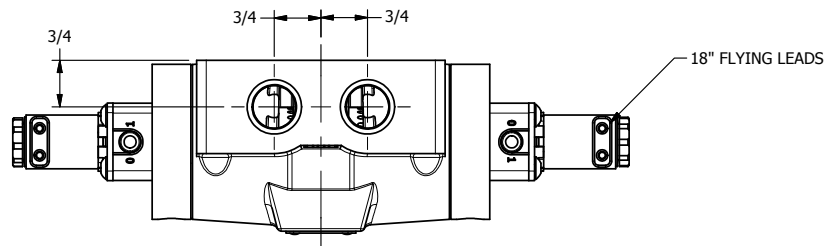

4

3

2

1

**AAA**  
PRODUCTS  
INTERNATIONAL

**AAA PRODUCTS  
INTERNATIONAL**  
7114 Harry Hines Blvd  
Dallas, TX 75235

TITLE 1/2" SIDE PORT, DBL SOL, 2 POS,  
FRICTION POS, SOL RTRN,  
FLYING LEAD, EXT PILOT

DRAWING NO.:  
DIM\_ESS4MZ

THE INFORMATION CONTAINED WITHIN THIS DOCUMENT IS PROPRIETARY TO AAA PRODUCTS AND MAY NOT BE DISCLOSED WITHOUT PRIOR WRITTEN CONSENT

4

3

2

1