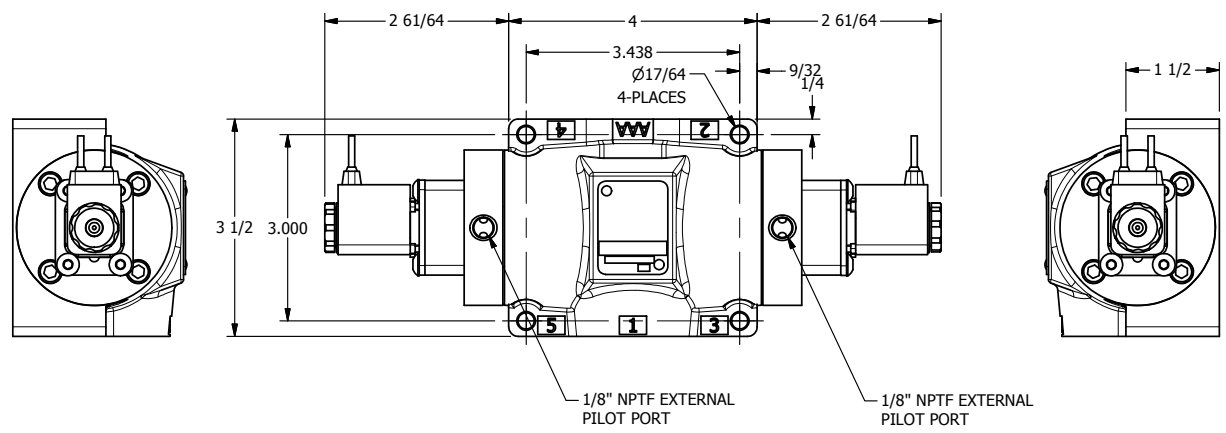

4

3

2

1

**AAA**  
PRODUCTS  
INTERNATIONAL

**AAA PRODUCTS  
INTERNATIONAL**  
7114 Harry Hines Blvd  
Dallas, TX 75235

TITLE 1/2" SIDE PORT, DBL SOL, 2 POS,  
FRICTION POS, SOL RTRN,  
FLYING LEAD, EXT PILOT

DRAWING NO.:  
DIM\_ESS4MZ

THE INFORMATION CONTAINED WITHIN THIS DOCUMENT IS PROPRIETARY TO AAA PRODUCTS AND MAY NOT BE DISCLOSED WITHOUT PRIOR WRITTEN CONSENT

4

3

2

1