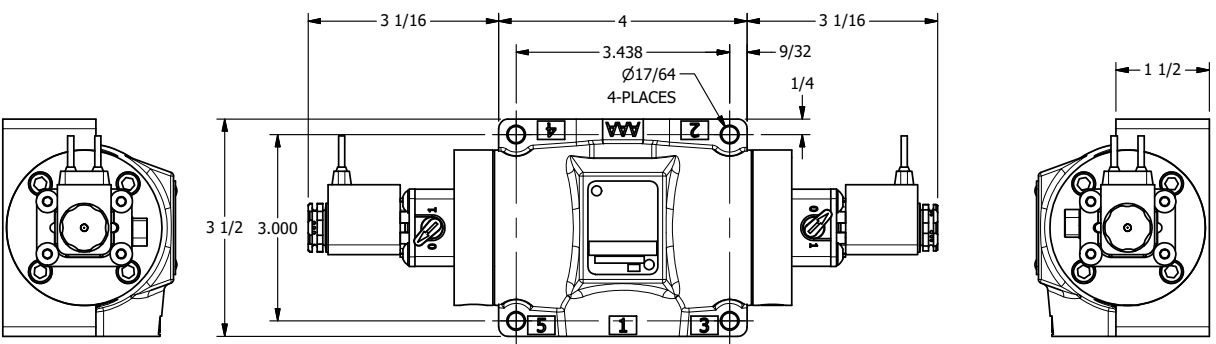

4

3

2

1

**AAA**  
PRODUCTS  
INTERNATIONAL

**AAA PRODUCTS INTERNATIONAL**  
7114 Harry Hines Blvd  
Dallas, TX 75235

TITLE 1/2" SIDE PORT, DBL SOL, 2 POS,  
FRCTN POS, SOL RTRN, FLYING LEAD,  
LCKNG OVRD, SIDE VENT