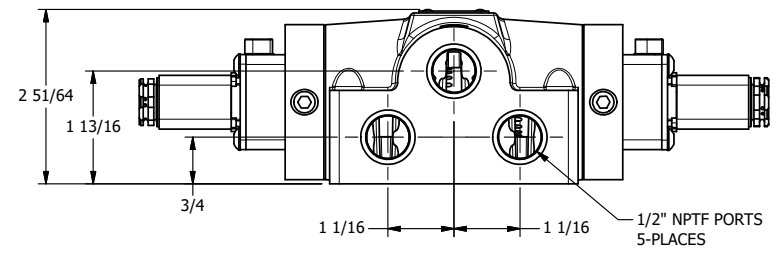

4

3

2

1

**AAA**  
PRODUCTS  
INTERNATIONAL

**AAA PRODUCTS INTERNATIONAL**  
7114 Harry Hines Blvd  
Dallas, TX 75235

TITLE 1/2" SIDE PORT, DBL SOL, 2 POS,  
FRCTN POS, SOL RTRN, FLYING LEAD,  
LCKNG OVRD, SIDE VENT