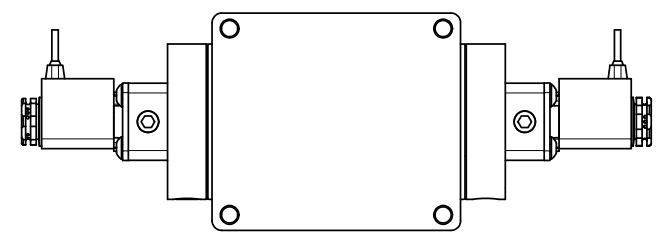

4

3

2

1

**AAA**  
PRODUCTS  
INTERNATIONAL

**AAA PRODUCTS INTERNATIONAL**  
7114 Harry Hines Blvd  
Dallas, TX 75235

TITLE 1/2" SIDE PORT, DBL SOL, 2 POS,  
FRCTN POS, SOL RTRN, FLYING LEAD,  
LCKNG OVRD, SIDE VENT