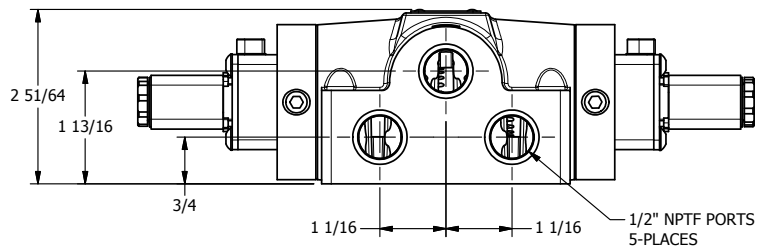

4

3

2

1

**AAA**  
PRODUCTS  
INTERNATIONAL

**AAA PRODUCTS  
INTERNATIONAL**  
7114 Harry Hines Blvd  
Dallas, TX 75235

TITLE: 1/2" SIDE PORT, DBL SOL, 2 POS,  
FRICTION POS, SOL RTRN,  
FLYING LEAD, LCKNG OVRD