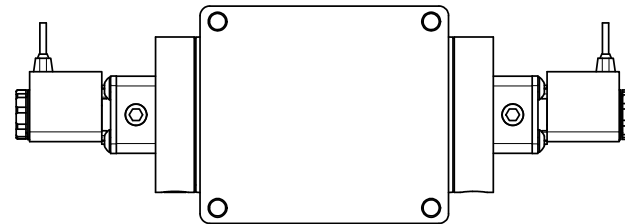

4

3

2

1

**AAA**  
PRODUCTS  
INTERNATIONAL

**AAA PRODUCTS  
INTERNATIONAL**  
7114 Harry Hines Blvd  
Dallas, TX 75235

TITLE: 1/2" SIDE PORT, DBL SOL, 2 POS,  
FRICTION POS, SOL RTRN,  
FLYING LEAD, LCKNG OVRD