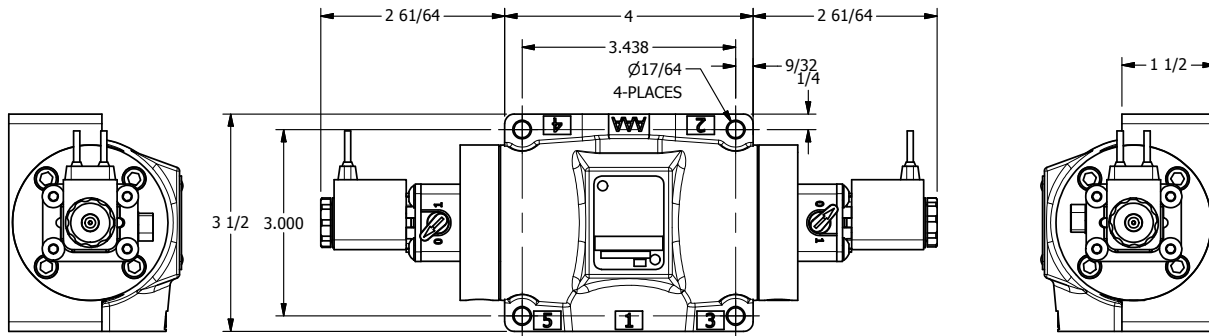

4

3

2

1

**AAA**  
PRODUCTS  
INTERNATIONAL

**AAA PRODUCTS  
INTERNATIONAL**  
7114 Harry Hines Blvd  
Dallas, TX 75235

TITLE: 1/2" SIDE PORT, DBL SOL, 2 POS,  
FRICTION POS, SOL RTRN,  
FLYING LEAD, LCKNG OVRD