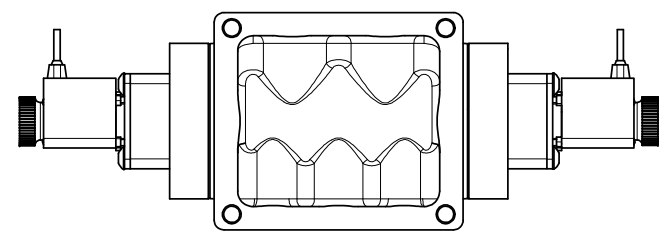

4

3

2

1

AAA
PRODUCTS
INTERNATIONAL

**AAA PRODUCTS
INTERNATIONAL**
7114 Harry Hines Blvd
Dallas, TX 75235

TITLE: 1/2" SIDE PORT, DBL SOL, 2 POS,
SOL RTRN, FLYING LEAD,
120/60, DUST EXCLDR, EXT PILOT

DRAWING NO.:
DIM_ESS4MLZ