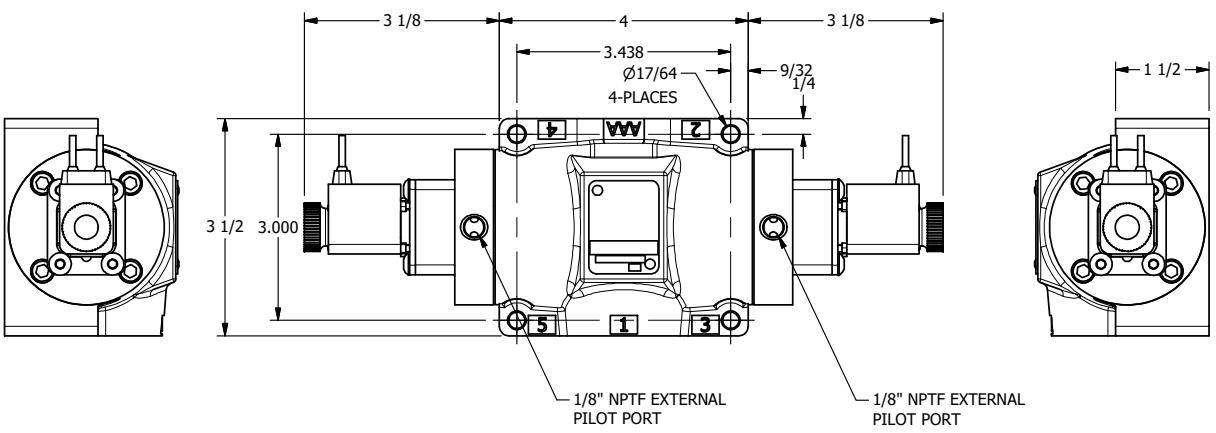

4

3

2

1

AAA
PRODUCTS
INTERNATIONAL

**AAA PRODUCTS
INTERNATIONAL**
7114 Harry Hines Blvd
Dallas, TX 75235

TITLE: 1/2" SIDE PORT, DBL SOL, 2 POS,
SOL RTRN, FLYING LEAD,
120/60, DUST EXCLDR, EXT PILOT

DRAWING NO.:
DIM_ESS4MLZ