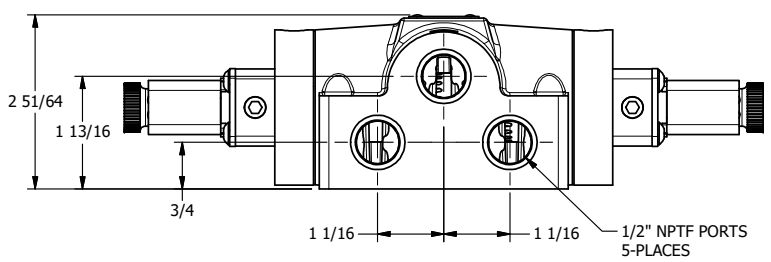

4

3

2

1

AAA
PRODUCTS
INTERNATIONAL

**AAA PRODUCTS
INTERNATIONAL**
7114 Harry Hines Blvd
Dallas, TX 75235

TITLE: 1/2" SIDE PORT, DBL SOL, 2 POS,
SOL RTRN, FLYING LEAD,
120/60, DUST EXCLDR, EXT PILOT

DRAWING NO.:
DIM_ESS4MLZ