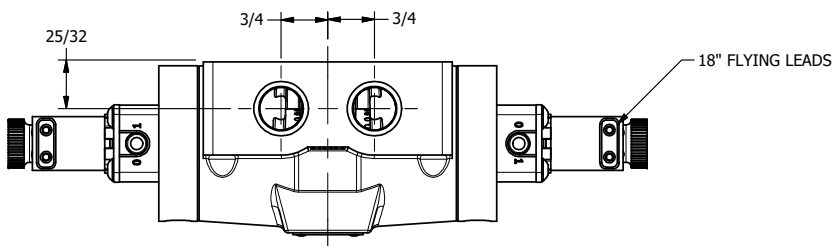

4

3

2

1

AAA
PRODUCTS
INTERNATIONAL

**AAA PRODUCTS
INTERNATIONAL**
7114 Harry Hines Blvd
Dallas, TX 75235

TITLE: 1/2" SIDE PORT, DBL SOL, 2 POS,
SOL RTRN, FLYING LEAD,
120/60, DUST EXCLDR, EXT PILOT

DRAWING NO.:
DIM_ESS4MLZ