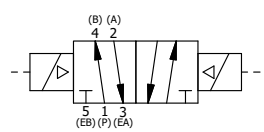

4

3

2

1

AAA
PRODUCTS
INTERNATIONAL

**AAA PRODUCTS
INTERNATIONAL**
7114 Harry Hines Blvd
Dallas, TX 75235

TITLE: 1/2" SIDE PORT, DBL SOL, 2 POS,
SOL RTRN, FLYING LEAD,
120/60, DUST EXCLDR, EXT PILOT

DRAWING NO.:
DIM_ESS4MLZ