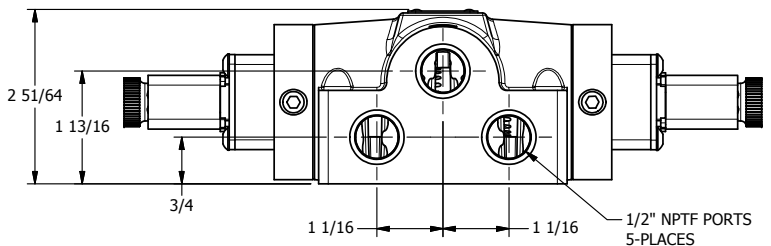

4

3

2

1

AAA
PRODUCTS
INTERNATIONAL

**AAA PRODUCTS
INTERNATIONAL**
7114 Harry Hines Blvd
Dallas, TX 75235

TITLE: 1/2" SIDE PORT, DBL SOL, 2 POS,
FRICTION POS, SOL RTRN,
FLYING LEAD, DUST EXCLDR

DRAWING NO.:
DIM_ESS4ML