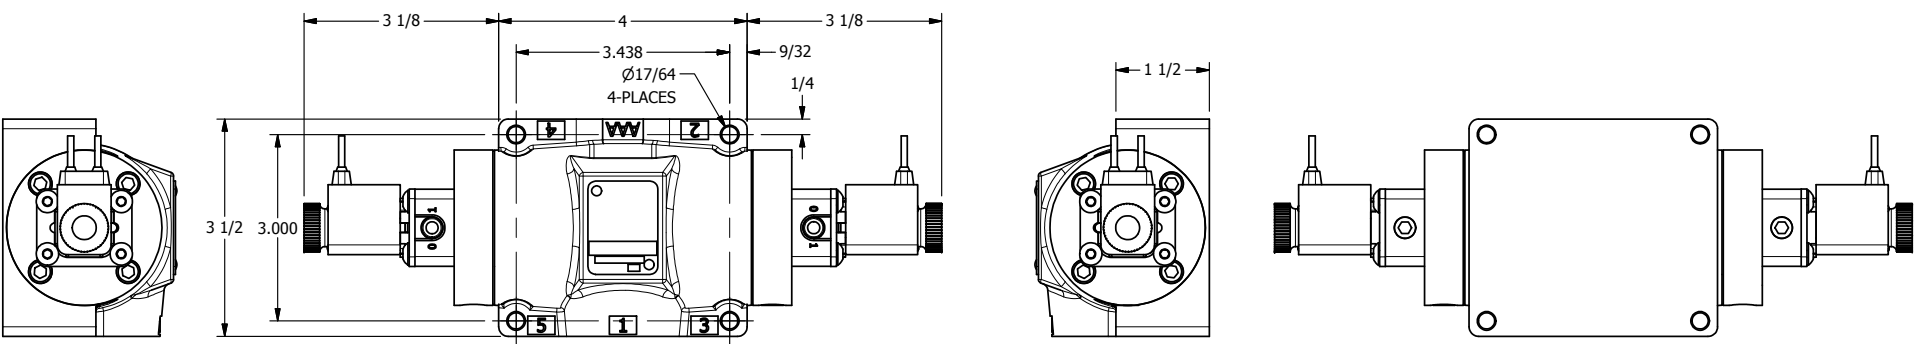

4

3

2

1

AAA
PRODUCTS
INTERNATIONAL

**AAA PRODUCTS
INTERNATIONAL**
7114 Harry Hines Blvd
Dallas, TX 75235

TITLE: 1/2" SIDE PORT, DBL SOL, 2 POS,
FRICTION POS, SOL RTRN,
FLYING LEAD, DUST EXCLDR

DRAWING NO.:
DIM_ESS4ML