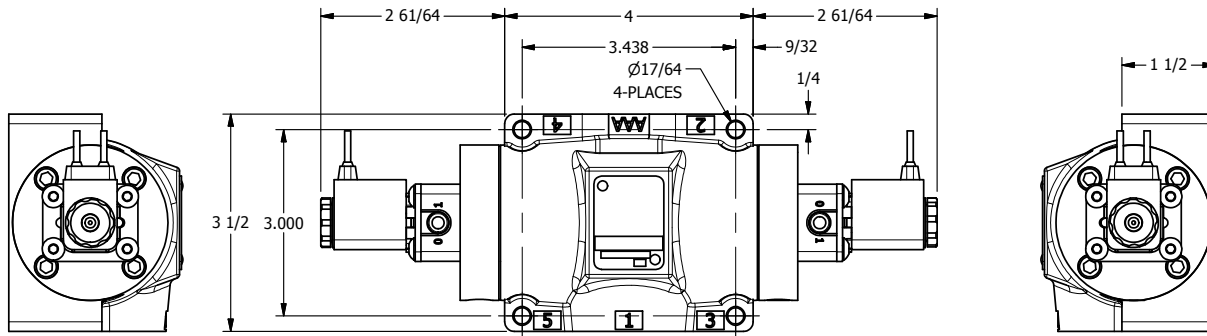

4

3

2

1

**AAA**  
PRODUCTS  
INTERNATIONAL

**AAA PRODUCTS  
INTERNATIONAL**  
7114 Harry Hines Blvd  
Dallas, TX 75235

TITLE: 1/2" SIDE PORT, DBL SOL, 2 POS,  
FRICTION POS, SOL RTRN

DRAWING NO.:  
DIM\_ESS4M