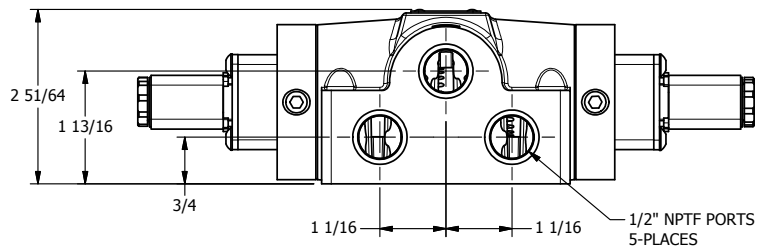

4

3

2

1

**AAA**  
PRODUCTS  
INTERNATIONAL

**AAA PRODUCTS  
INTERNATIONAL**  
7114 Harry Hines Blvd  
Dallas, TX 75235

TITLE: 1/2" SIDE PORT, DBL SOL, 2 POS,  
FRICTION POS, SOL RTRN

DRAWING NO.:  
DIM\_ESS4M