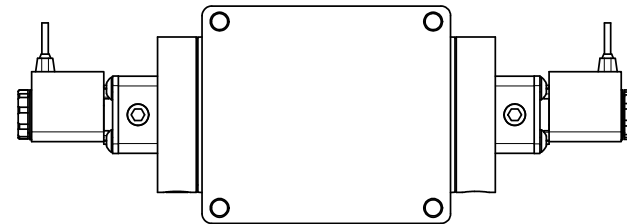

4

3

2

1

**AAA**  
PRODUCTS  
INTERNATIONAL

**AAA PRODUCTS  
INTERNATIONAL**  
7114 Harry Hines Blvd  
Dallas, TX 75235

TITLE: 1/2" SIDE PORT, DBL SOL, 2 POS,  
FRICTION POS, SOL RTRN

DRAWING NO.:  
DIM\_ESS4M