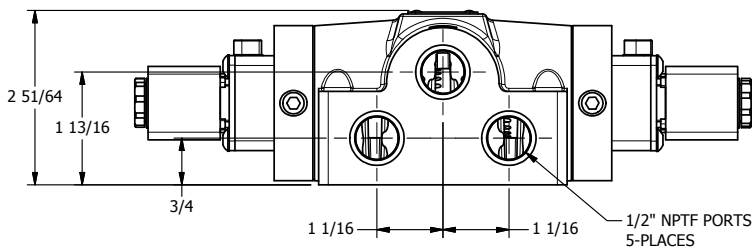

4

3

2

1

AAA
PRODUCTS
INTERNATIONAL

**AAA PRODUCTS
INTERNATIONAL**
7114 Harry Hines Blvd
Dallas, TX 75235

TITLE 1/2" SIDE PORT, DBL SOL, 2 POS,
FRICTION POS, SOL RTRN,
HIGH TEMP, LCKNG OVRD

DRAWING NO.:
DIM_ESS4HO