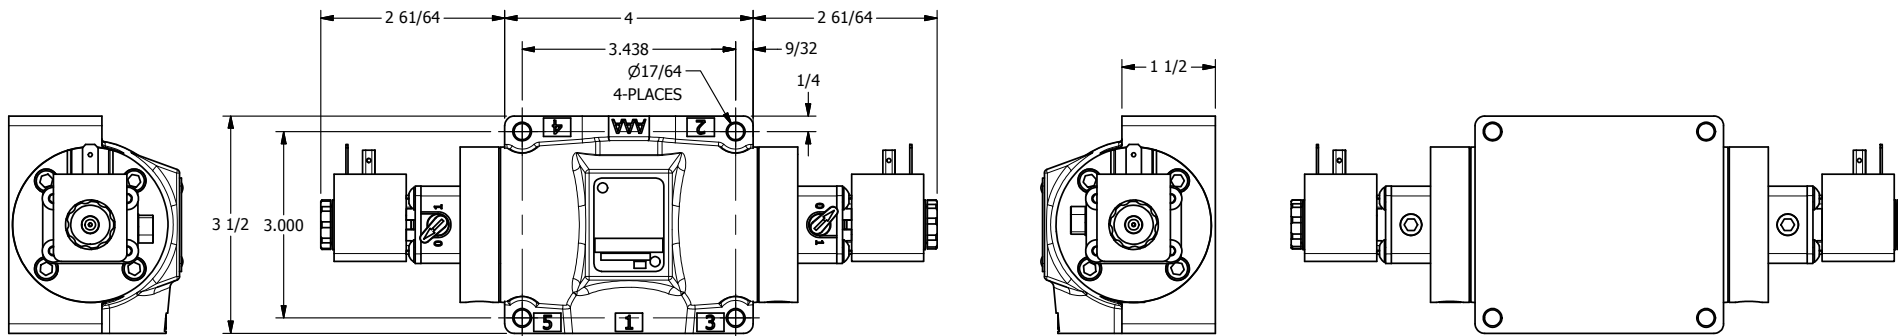

4

3

2

1

AAA
PRODUCTS
INTERNATIONAL

**AAA PRODUCTS
INTERNATIONAL**
7114 Harry Hines Blvd
Dallas, TX 75235

TITLE 1/2" SIDE PORT, DBL SOL, 2 POS,
FRICTION POS, SOL RTRN,
HIGH TEMP, LCKNG OVRD

DRAWING NO.:
DIM_ESS4HO