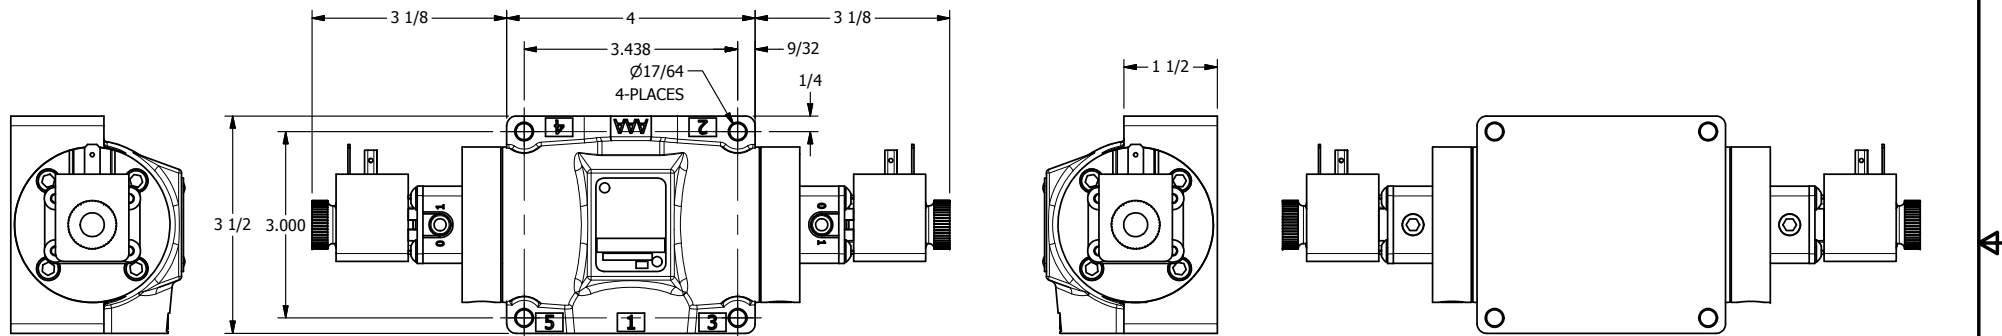

4

3

2

1

AAA
PRODUCTS
INTERNATIONAL

**AAA PRODUCTS
INTERNATIONAL**
7114 Harry Hines Blvd
Dallas, TX 75235

TITLE: 1/2" SIDE PORT, DBL SOL, 2 POS,
FRICTION POS, SOL RTRN,
HIGH TEMP, DUST EXCLDR

DRAWING NO.:
DIM_ESS4HL