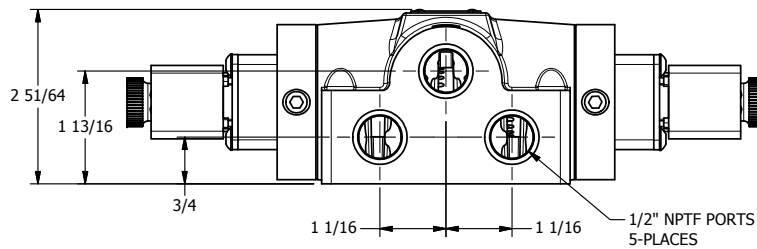

4

3

2

1

AAA
PRODUCTS
INTERNATIONAL

**AAA PRODUCTS
INTERNATIONAL**
7114 Harry Hines Blvd
Dallas, TX 75235

TITLE: 1/2" SIDE PORT, DBL SOL, 2 POS,
FRICTION POS, SOL RTRN,
HIGH TEMP, DUST EXCLDR

DRAWING NO.:
DIM_ESS4HL