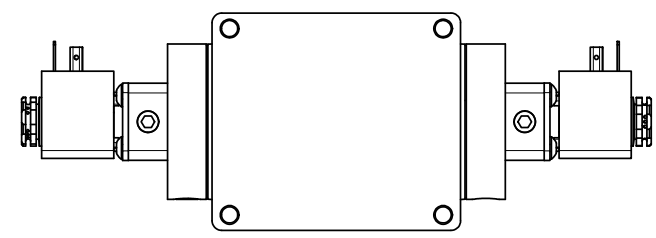

4

3

2

1

**AAA**  
PRODUCTS  
INTERNATIONAL

**AAA PRODUCTS  
INTERNATIONAL**  
7114 Harry Hines Blvd  
Dallas, TX 75235

TITLE: 1/2" SIDE PORT, DBL SOL, 2 POS,  
FRICTION POS, SOL RTRN,  
HIGH TEMP, SIDE VENT

DRAWING NO.:  
DIM\_ESS4HC

THE INFORMATION CONTAINED WITHIN THIS DOCUMENT IS PROPRIETARY TO AAA PRODUCTS AND MAY NOT BE DISCLOSED WITHOUT PRIOR WRITTEN CONSENT

4

3

2

1

B

B