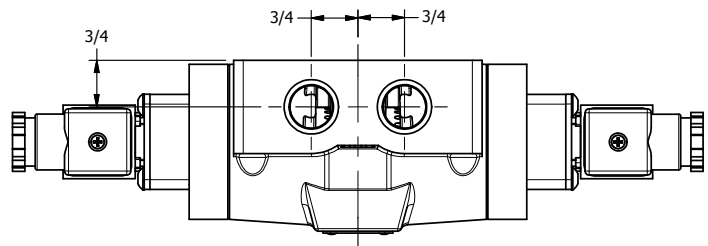

4 3 2 1

AAA
PRODUCTS
INTERNATIONAL

AAA PRODUCTS INTERNATIONAL
7114 Harry Hines Blvd
Dallas, TX 75235

TITLE: 1/2" SIDE PORT, DBL SOL, 2 POS,
FRICTION POS, SOL RTRN,
INTR SAFE, 24VDC, DUST EXCLDR

DRAWING NO.:
DIM_ESS4AL