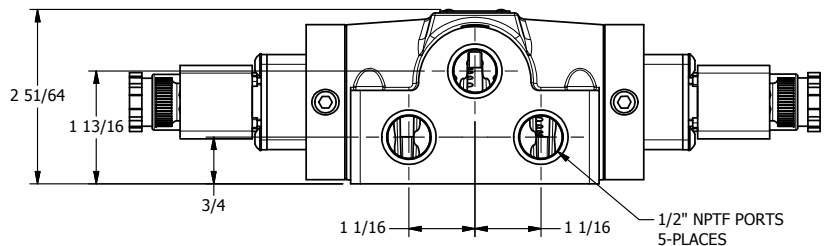

4 3 2 1

AAA
PRODUCTS
INTERNATIONAL

AAA PRODUCTS INTERNATIONAL
7114 Harry Hines Blvd
Dallas, TX 75235

TITLE: 1/2" SIDE PORT, DBL SOL, 2 POS,
FRICTION POS, SOL RTRN,
INTR SAFE, 24VDC, DUST EXCLDR

DRAWING NO.:
DIM_ESS4AL