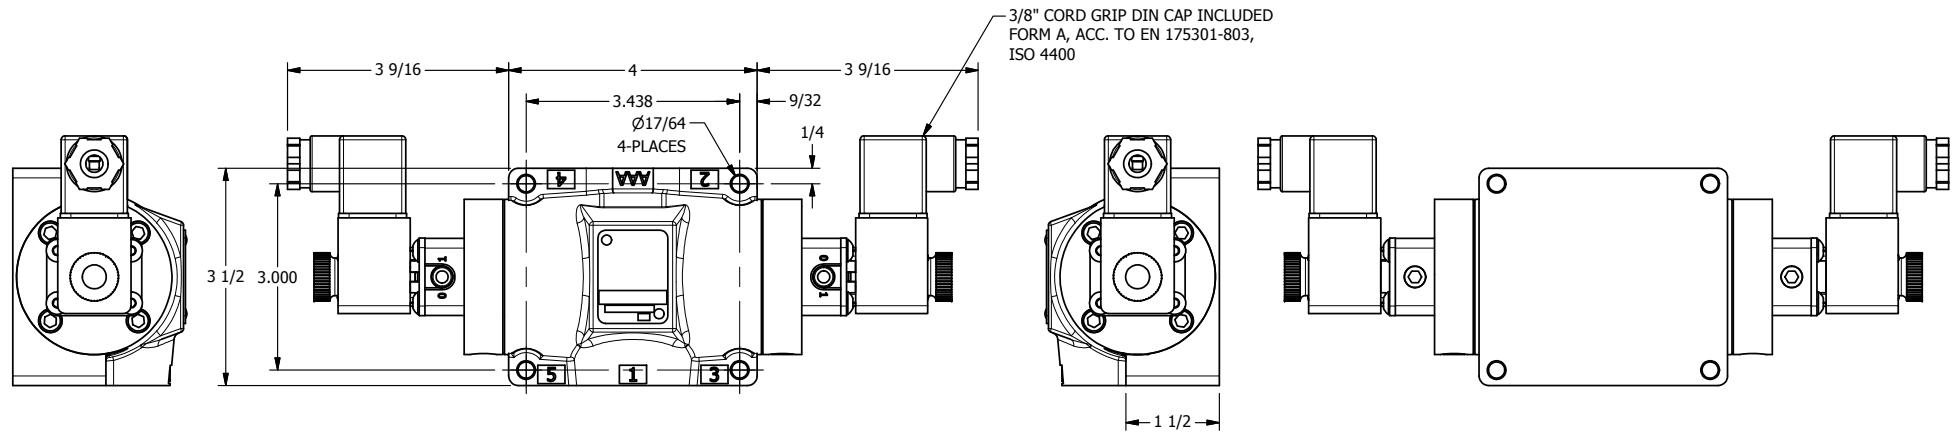

4 3 2 1

AAA
PRODUCTS
INTERNATIONAL

AAA PRODUCTS INTERNATIONAL
7114 Harry Hines Blvd
Dallas, TX 75235

TITLE: 1/2" SIDE PORT, DBL SOL, 2 POS,
FRICTION POS, SOL RTRN,
INTR SAFE, 24VDC, DUST EXCLDR

DRAWING NO.:
DIM_ESS4AL