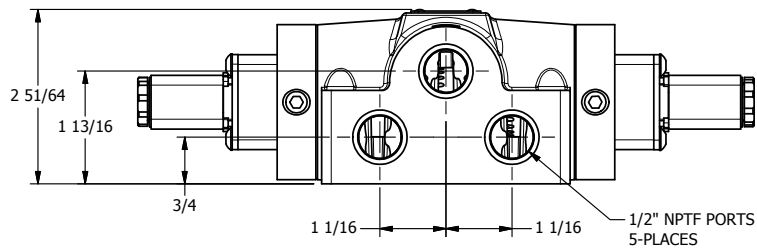

4

3

2

1

AAA
PRODUCTS
INTERNATIONAL

**AAA PRODUCTS
INTERNATIONAL**
7114 Harry Hines Blvd
Dallas, TX 75235

TITLE: 1/2" SIDE PORT, DBL SOL, 2 POS,
FRICTION POS, SOL RTRN

DRAWING NO.:
DIM_ESS4