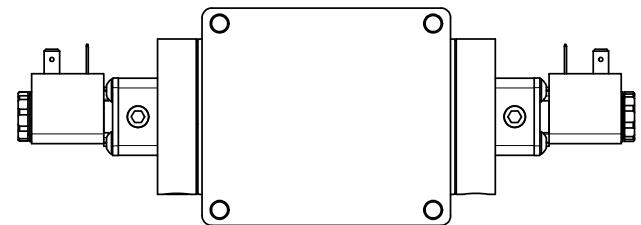

4

3

2

1

AAA
PRODUCTS
INTERNATIONAL

**AAA PRODUCTS
INTERNATIONAL**
7114 Harry Hines Blvd
Dallas, TX 75235

TITLE: 1/2" SIDE PORT, DBL SOL, 2 POS,
FRICTION POS, SOL RTRN

DRAWING NO.:
DIM_ESS4