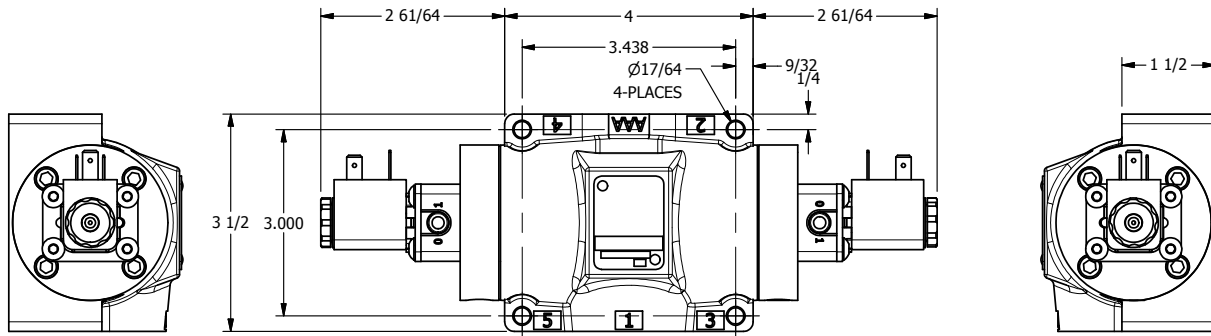

4

3

2

1

AAA
PRODUCTS
INTERNATIONAL

**AAA PRODUCTS
INTERNATIONAL**
7114 Harry Hines Blvd
Dallas, TX 75235

TITLE: 1/2" SIDE PORT, DBL SOL, 2 POS,
FRICTION POS, SOL RTRN

DRAWING NO.:
DIM_ESS4