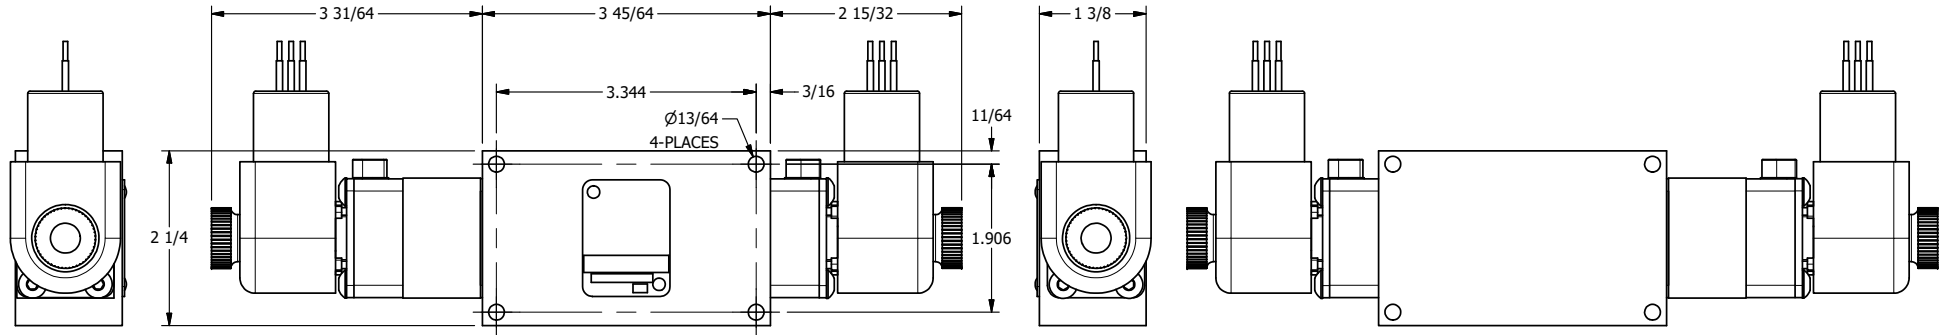

4 3 2 1

B

B

A

A

4 3 2 1

AAA
PRODUCTS
INTERNATIONAL

**AAA PRODUCTS
INTERNATIONAL**
7114 Harry Hines Blvd
Dallas, TX 75235

TITLE: 3/8" SIDE PORT, DBL SOL, 2 POS,
DETENT, EXPL PROOF,
DUST EXCLDR

DRAWING NO.:
DIM_ESS3XOLQ

THE INFORMATION CONTAINED WITHIN THIS DOCUMENT IS PROPRIETARY TO AAA PRODUCTS AND MAY NOT BE DISCLOSED WITHOUT PRIOR WRITTEN CONSENT