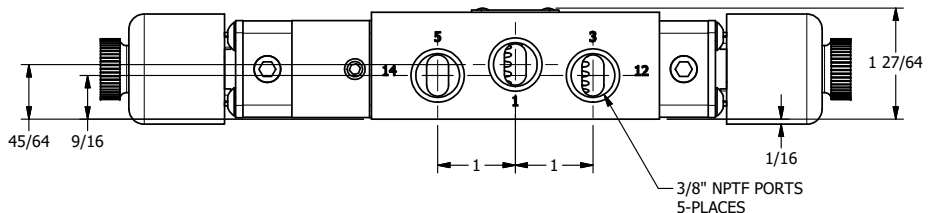

4 3 2 1

B

B

A

A

4 3 2 1

AAA
PRODUCTS
INTERNATIONAL

**AAA PRODUCTS
INTERNATIONAL**
7114 Harry Hines Blvd
Dallas, TX 75235

TITLE: 3/8" SIDE PORT, DBL SOL, 2 POS,
DETENT, EXPL PROOF,
DUST EXCLDR

DRAWING NO.:
DIM_ESS3XOLQ

THE INFORMATION CONTAINED WITHIN THIS DOCUMENT IS PROPRIETARY TO AAA PRODUCTS AND MAY NOT BE DISCLOSED WITHOUT PRIOR WRITTEN CONSENT