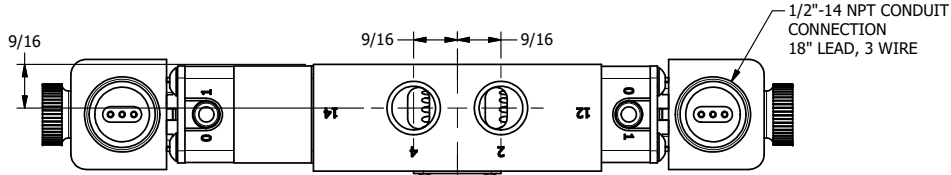

4 | 3 | 2 | 1

AAA
PRODUCTS
INTERNATIONAL

**AAA PRODUCTS
INTERNATIONAL**
7114 Harry Hines Blvd
Dallas, TX 75235

TITLE: **3/8" SIDE PORT, DBL SOL, 2 POS,
DETENT, EXPL PROOF,
DUST EXCLDR**

DRAWING NO.:
DIM_ESS3XLQ