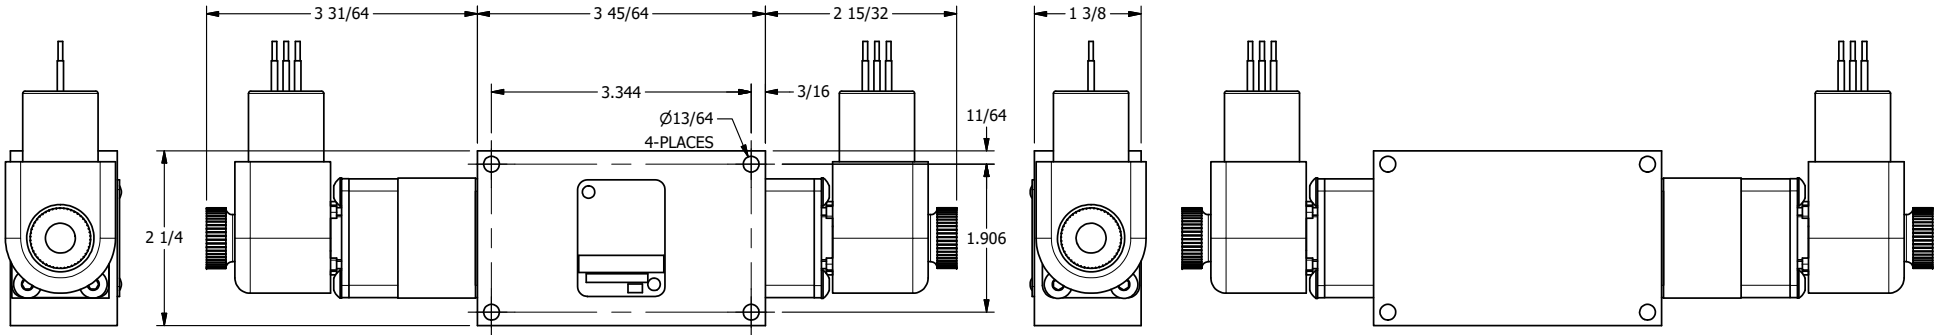

4 | 3 | 2 | 1

AAA
PRODUCTS
INTERNATIONAL

**AAA PRODUCTS
INTERNATIONAL**
7114 Harry Hines Blvd
Dallas, TX 75235

TITLE: **3/8" SIDE PORT, DBL SOL, 2 POS,
DETENT, EXPL PROOF,
DUST EXCLDR**

DRAWING NO.:
DIM_ESS3XLQ