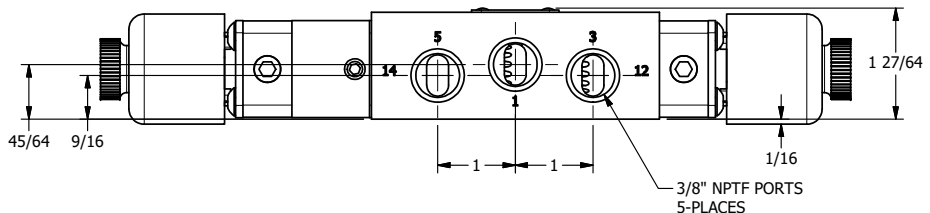

4 | 3 | 2 | 1

AAA
PRODUCTS
INTERNATIONAL

**AAA PRODUCTS
INTERNATIONAL**
7114 Harry Hines Blvd
Dallas, TX 75235

TITLE: **3/8" SIDE PORT, DBL SOL, 2 POS,
DETENT, EXPL PROOF,
DUST EXCLDR**

DRAWING NO.:
DIM_ESS3XLQ