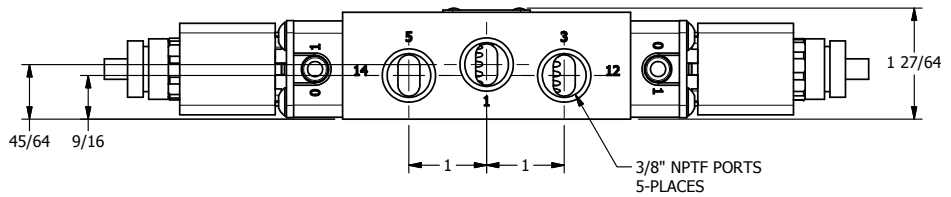

4 3 2 1

	AAA PRODUCTS INTERNATIONAL 7114 Harry Hines Blvd Dallas, TX 75235	TITLE: 3/8" SIDE PORT, DBL SOL, 2 POS, FRICTION POS, SOL RTRN, ATEX, EXT PILOT	DRAWING NO.: DIM_ESS3TZ
--	--	---	-----------------------------------