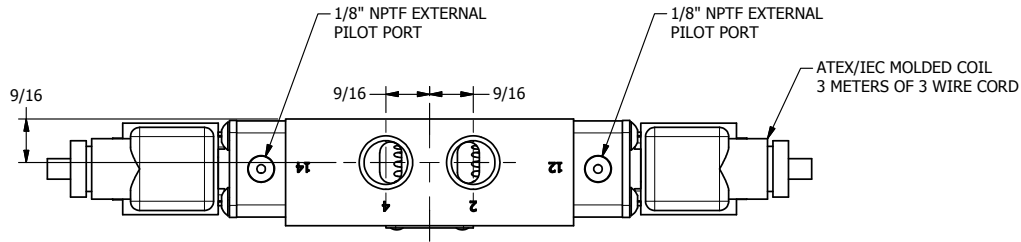

4 3 2 1

	AAA PRODUCTS INTERNATIONAL 7114 Harry Hines Blvd Dallas, TX 75235	TITLE: 3/8" SIDE PORT, DBL SOL, 2 POS, FRICTION POS, SOL RTRN, ATEX, EXT PILOT	DRAWING NO.: DIM_ESS3TZ
--	--	---	-----------------------------------