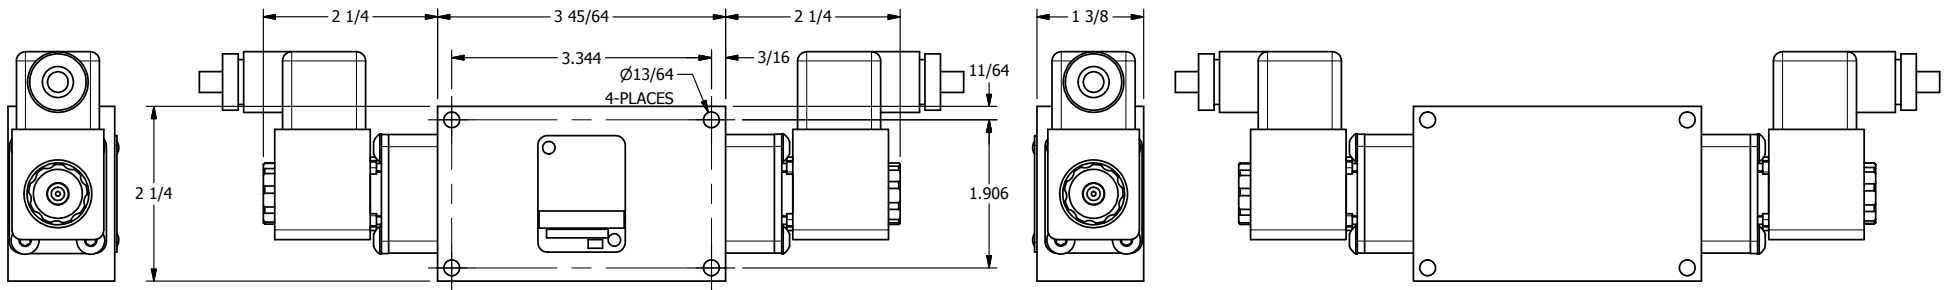

4 3 2 1

	AAA PRODUCTS INTERNATIONAL 7114 Harry Hines Blvd Dallas, TX 75235	TITLE: 3/8" SIDE PORT, DBL SOL, 2 POS, FRICTION POS, SOL RTRN, ATEX, EXT PILOT	DRAWING NO.: DIM_ESS3TZ
--	--	---	-----------------------------------