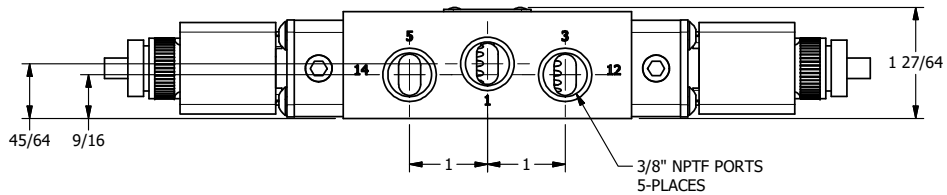

4 | 3 | 2 | 1

4 | 3 | 2

AAA
PRODUCTS
INTERNATIONAL

**AAA PRODUCTS
INTERNATIONAL**
7114 Harry Hines Blvd
Dallas, TX 75235

TITLE: 3/8" SIDE PORT, DBL SOL, 2 POS,
SOL RTRN, ATEX,
LCKNG OVRD, DUST EXCLDR

DRAWING NO.:
DIM_ESS3TOL