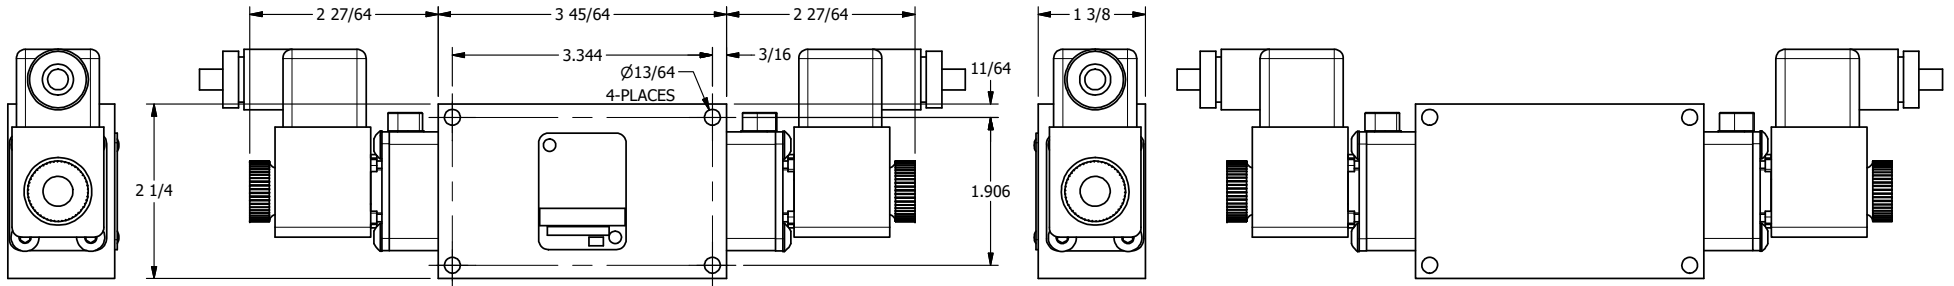

4 | 3 | 2 | 1

4 | 3 | 2

AAA
PRODUCTS
INTERNATIONAL

**AAA PRODUCTS
INTERNATIONAL**
7114 Harry Hines Blvd
Dallas, TX 75235

TITLE: 3/8" SIDE PORT, DBL SOL, 2 POS,
SOL RTRN, ATEX,
LCKNG OVRD, DUST EXCLDR

DRAWING NO.:
DIM_ESS3TOL