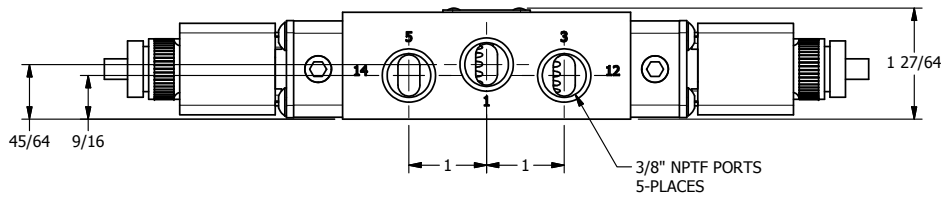

4 3 2 1

4 3 2 1

AAA
PRODUCTS
INTERNATIONAL

**AAA PRODUCTS
INTERNATIONAL**
7114 Harry Hines Blvd
Dallas, TX 75235

TITLE **3/8" SIDE PORT, DBL SOL, 2 POS,
FRICTION POS, SOL RTRN,
ATEX, DUST EXCLDR**

DRAWING NO.:
DIM_ESS3TL