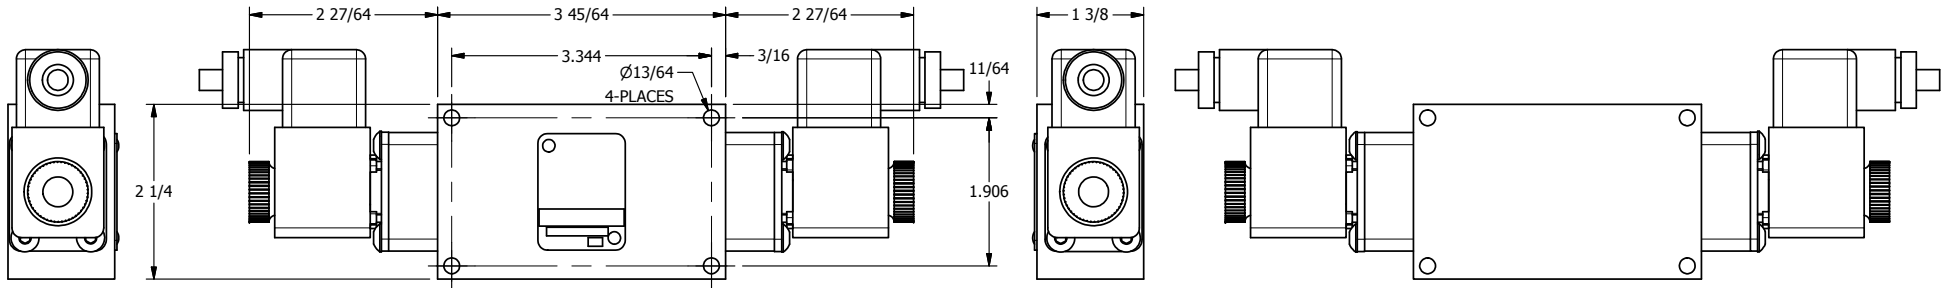

4 3 2 1

4 3 2 1

AAA
PRODUCTS
INTERNATIONAL

**AAA PRODUCTS
INTERNATIONAL**
7114 Harry Hines Blvd
Dallas, TX 75235

TITLE **3/8" SIDE PORT, DBL SOL, 2 POS,
FRICTION POS, SOL RTRN,
ATEX, DUST EXCLDR**

DRAWING NO.:
DIM_ESS3TL