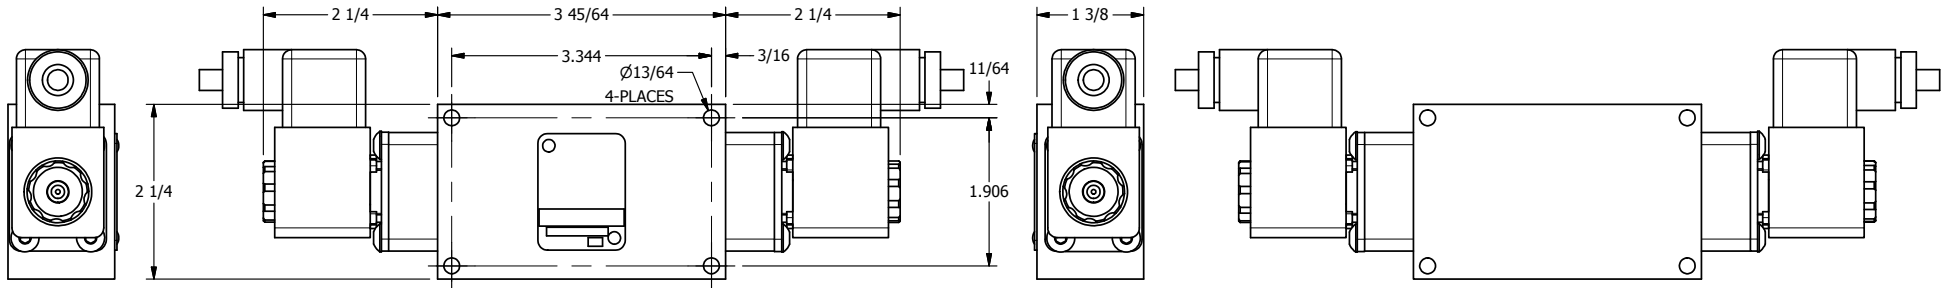

4 3 2 1

AAA
PRODUCTS
INTERNATIONAL

**AAA PRODUCTS
INTERNATIONAL**
7114 Harry Hines Blvd
Dallas, TX 75235

TITLE: 3/8" SIDE PORT, DBL SOL, 2 POS,
FRICTION POS, SOL RTRN, ATEX

DRAWING NO.:
DIM_ESS3T

4 3 2 1

THE INFORMATION CONTAINED WITHIN THIS DOCUMENT IS PROPRIETARY TO AAA PRODUCTS AND MAY NOT BE DISCLOSED WITHOUT PRIOR WRITTEN CONSENT