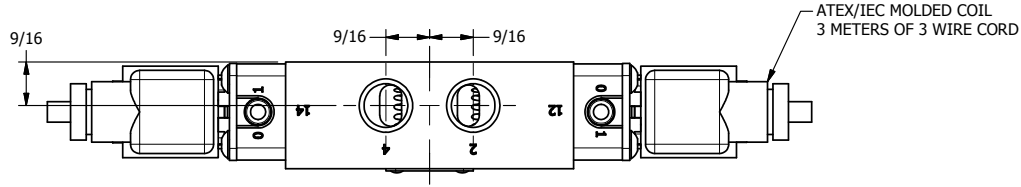

4 3 2 1

AAA
PRODUCTS
INTERNATIONAL

**AAA PRODUCTS
INTERNATIONAL**
7114 Harry Hines Blvd
Dallas, TX 75235

TITLE: 3/8" SIDE PORT, DBL SOL, 2 POS,
FRICTION POS, SOL RTRN, ATEX

DRAWING NO.:
DIM_ESS3T

4 3 2 1

THE INFORMATION CONTAINED WITHIN THIS DOCUMENT IS PROPRIETARY TO AAA PRODUCTS AND MAY NOT BE DISCLOSED WITHOUT PRIOR WRITTEN CONSENT