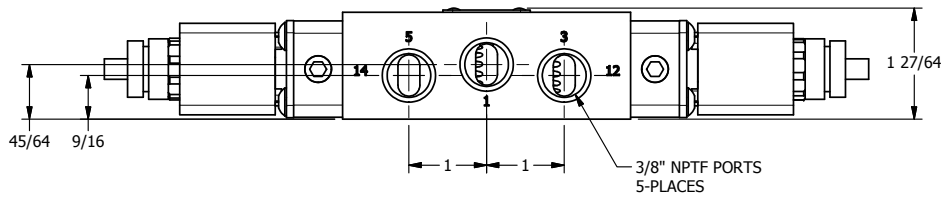

4 3 2 1

AAA
PRODUCTS
INTERNATIONAL

**AAA PRODUCTS
INTERNATIONAL**
7114 Harry Hines Blvd
Dallas, TX 75235

TITLE: 3/8" SIDE PORT, DBL SOL, 2 POS,
FRICTION POS, SOL RTRN, ATEX

DRAWING NO.:
DIM_ESS3T

4 3 2 1

THE INFORMATION CONTAINED WITHIN THIS DOCUMENT IS PROPRIETARY TO AAA PRODUCTS AND MAY NOT BE DISCLOSED WITHOUT PRIOR WRITTEN CONSENT