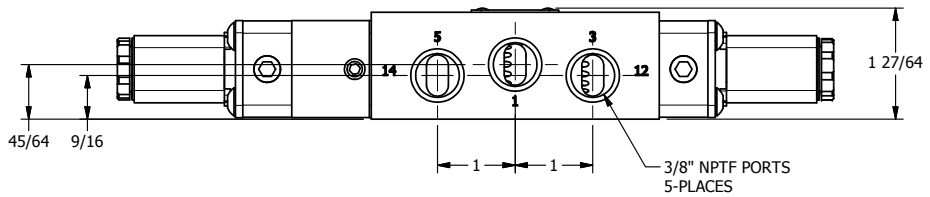

4 | 3 | 2 | 1

4 | 3 | 2 | 1

**AAA**  
PRODUCTS  
INTERNATIONAL

**AAA PRODUCTS  
INTERNATIONAL**  
7114 Harry Hines Blvd  
Dallas, TX 75235

TITLE: 3/8" SIDE PORT, DBL SOL, 2 POS,  
DETENT, SOL RTRN

DRAWING NO.:  
DIM\_ESS3Q