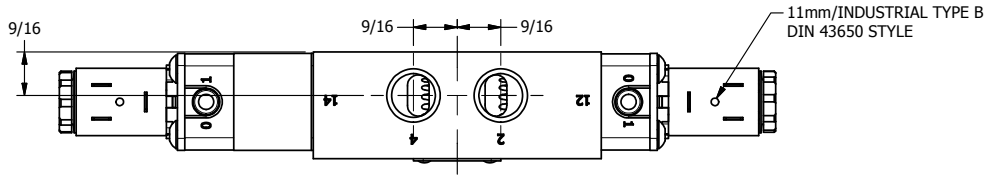

4 | 3 | 2 | 1

4 | 3 | 2 | 1

**AAA**  
PRODUCTS  
INTERNATIONAL

**AAA PRODUCTS  
INTERNATIONAL**  
7114 Harry Hines Blvd  
Dallas, TX 75235

TITLE: 3/8" SIDE PORT, DBL SOL, 2 POS,  
DETENT, SOL RTRN

DRAWING NO.:  
DIM\_ESS3Q