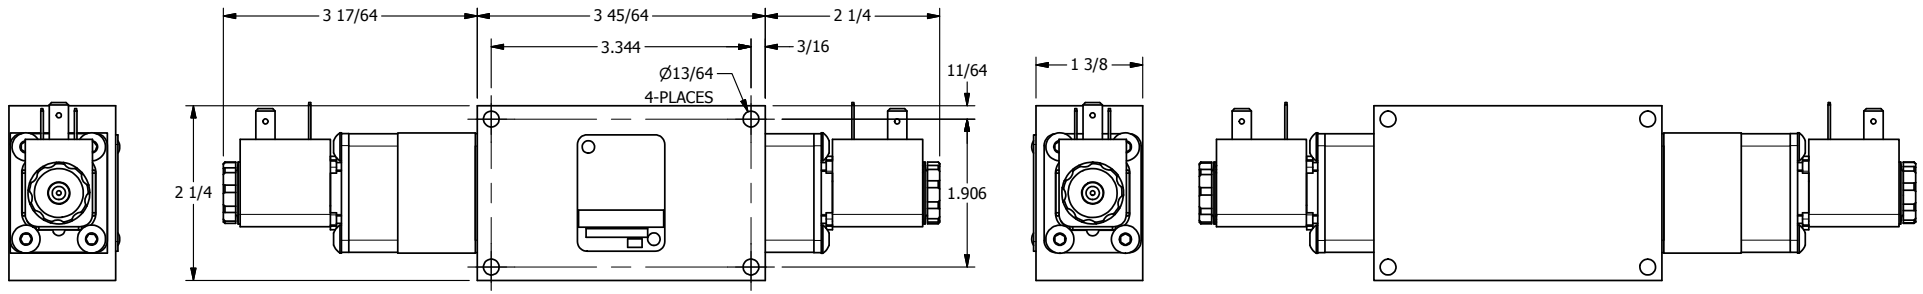

4 | 3 | 2 | 1

4 | 3 | 2 | 1

**AAA**  
PRODUCTS  
INTERNATIONAL

**AAA PRODUCTS  
INTERNATIONAL**  
7114 Harry Hines Blvd  
Dallas, TX 75235

TITLE: 3/8" SIDE PORT, DBL SOL, 2 POS,  
DETENT, SOL RTRN

DRAWING NO.:  
DIM\_ESS3Q