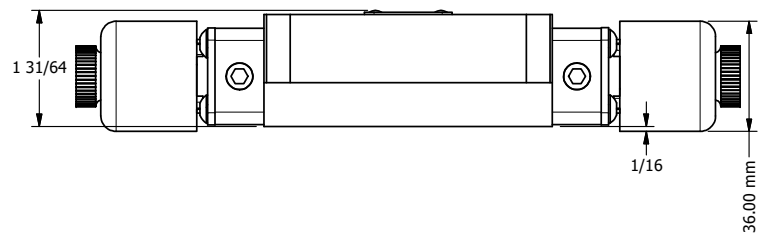

4

3

2

1

**AAA**  
PRODUCTS  
INTERNATIONAL

**AAA PRODUCTS  
INTERNATIONAL**  
7114 Harry Hines Blvd  
Dallas, TX 75235

TITLE: 3/8" SUBPLATE, DBL SOL, 2 POS,  
SOL RTRN, EXPL PROOF,  
LCKNG OVRD, DUST EXCLDR

DRAWING NO.:  
DIM\_ESS3PXOL

THE INFORMATION CONTAINED WITHIN THIS DOCUMENT IS PROPRIETARY TO AAA PRODUCTS AND MAY NOT BE DISCLOSED WITHOUT PRIOR WRITTEN CONSENT

4

3

2

1

B

B