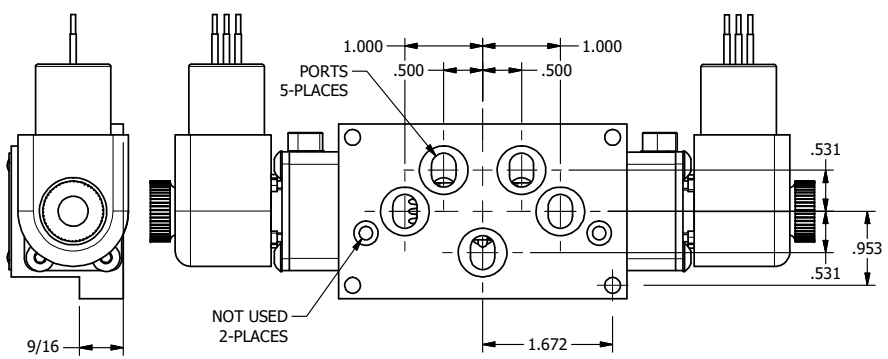

4

3

2

1

**AAA**  
PRODUCTS  
INTERNATIONAL

**AAA PRODUCTS  
INTERNATIONAL**  
7114 Harry Hines Blvd  
Dallas, TX 75235

TITLE: 3/8" SUBPLATE, DBL SOL, 2 POS,  
SOL RTRN, EXPL PROOF,  
LCKNG OVRD, DUST EXCLDR

DRAWING NO.:  
DIM\_ESS3PXOL

THE INFORMATION CONTAINED WITHIN THIS DOCUMENT IS PROPRIETARY TO AAA PRODUCTS AND MAY NOT BE DISCLOSED WITHOUT PRIOR WRITTEN CONSENT

4

3

2

1

B

B