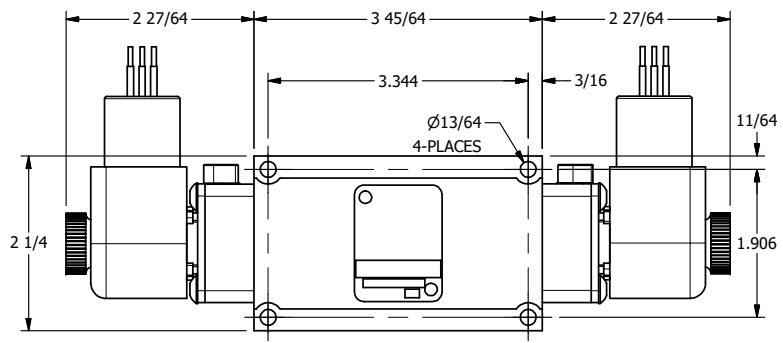

4

3

2

1

**AAA**  
PRODUCTS  
INTERNATIONAL

**AAA PRODUCTS  
INTERNATIONAL**  
7114 Harry Hines Blvd  
Dallas, TX 75235

TITLE: 3/8" SUBPLATE, DBL SOL, 2 POS,  
SOL RTRN, EXPL PROOF,  
LCKNG OVRD, DUST EXCLDR

DRAWING NO.:  
DIM\_ESS3PXOL

THE INFORMATION CONTAINED WITHIN THIS DOCUMENT IS PROPRIETARY TO AAA PRODUCTS AND MAY NOT BE DISCLOSED WITHOUT PRIOR WRITTEN CONSENT

4

3

2

1

B

B