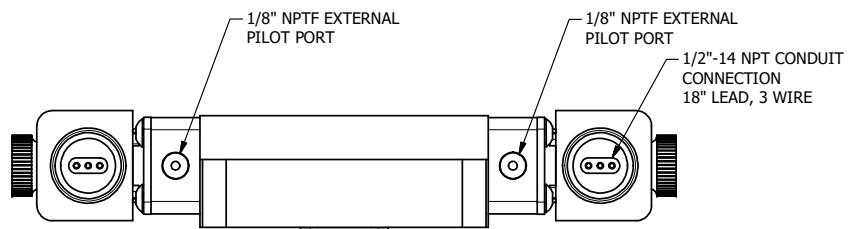

4

3

2

1

AAA
PRODUCTS
INTERNATIONAL

**AAA PRODUCTS
INTERNATIONAL**
7114 Harry Hines Blvd
Dallas, TX 75235

TITLE: 3/8" SUBPLATE, DBL SOL, 2 POS,
SOL RTRN, EXPL PROOF,
DUST EXCLDR, EXT PILOT

DRAWING NO.:
DIM_ESS3PXLZ