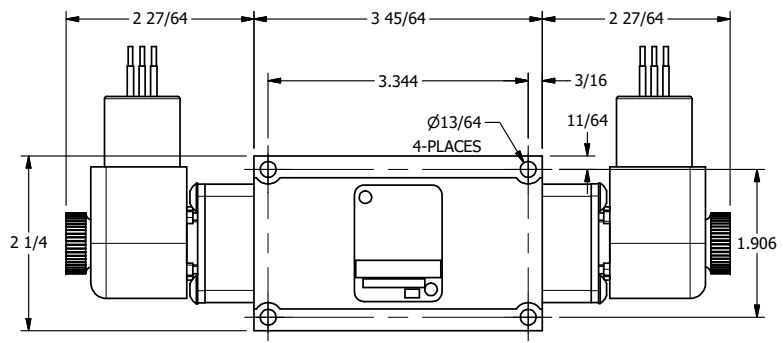

4

3

2

1

AAA
PRODUCTS
INTERNATIONAL

**AAA PRODUCTS
INTERNATIONAL**
7114 Harry Hines Blvd
Dallas, TX 75235

TITLE: 3/8" SUBPLATE, DBL SOL, 2 POS,
SOL RTRN, EXPL PROOF,
DUST EXCLDR, EXT PILOT

DRAWING NO.:
DIM_ESS3PXLZ