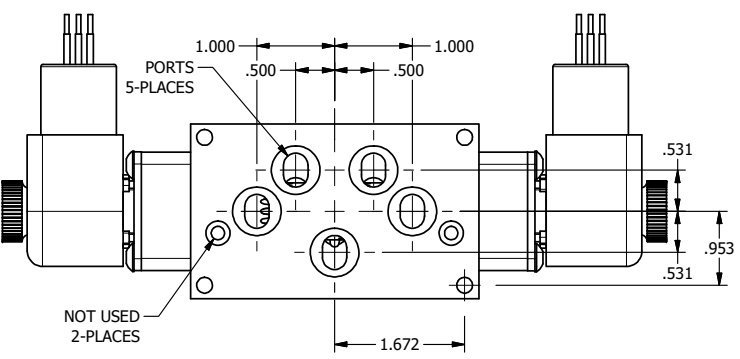

4

3

2

1

AAA
PRODUCTS
INTERNATIONAL

**AAA PRODUCTS
INTERNATIONAL**
7114 Harry Hines Blvd
Dallas, TX 75235

TITLE: 3/8" SUBPLATE, DBL SOL, 2 POS,
SOL RTRN, EXPL PROOF,
DUST EXCLDR, EXT PILOT

DRAWING NO.:
DIM_ESS3PXLZ