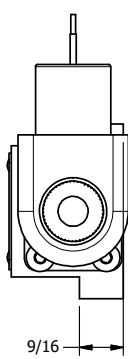

4

3

2

1

AAA
PRODUCTS
INTERNATIONAL

**AAA PRODUCTS
INTERNATIONAL**
7114 Harry Hines Blvd
Dallas, TX 75235

TITLE: 3/8" SUBPLATE, DBL SOL, 2 POS,
SOL RTRN, EXPL PROOF,
DUST EXCLDR, EXT PILOT

DRAWING NO.:
DIM_ESS3PXLZ