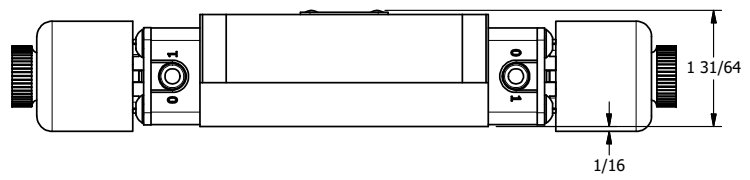

4

3

2

1

AAA
PRODUCTS
INTERNATIONAL

**AAA PRODUCTS
INTERNATIONAL**
7114 Harry Hines Blvd
Dallas, TX 75235

TITLE: 3/8" SUBPLATE, DBL SOL, 2 POS,
SOL RTRN, EXPL PROOF,
DUST EXCLDR, EXT PILOT

DRAWING NO.:
DIM_ESS3PXLZ