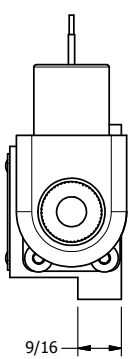

4

3

2

1

B

B

A

A

**AAA**  
PRODUCTS  
INTERNATIONAL

**AAA PRODUCTS  
INTERNATIONAL**  
7114 Harry Hines Blvd  
Dallas, TX 75235

TITLE  $\frac{3}{8}$ " SUBPLATE, DBL SOL, 2 POS,  
FRICTION POS, SOL RTRN,  
EXPLOSION PROOF, DUST EXCLDR

DRAWING NO.:  
DIM\_ESS3PXL

THE INFORMATION CONTAINED WITHIN THIS DOCUMENT IS PROPRIETARY TO AAA PRODUCTS AND MAY NOT BE DISCLOSED WITHOUT PRIOR WRITTEN CONSENT

4

3

2

1