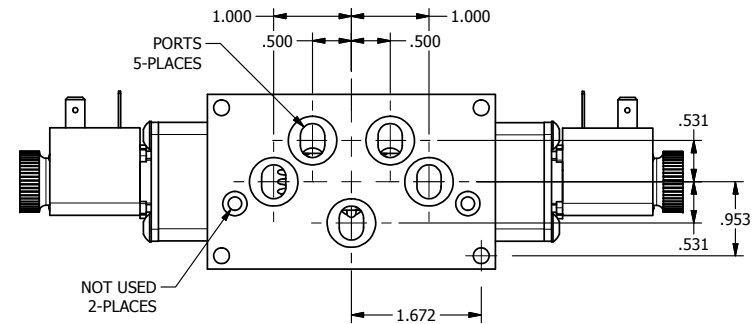

4

3

2

1

AAA
PRODUCTS
INTERNATIONAL

**AAA PRODUCTS
INTERNATIONAL**
7114 Harry Hines Blvd
Dallas, TX 75235

TITLE: 3/8" SUBPLATE, DBL SOL, 2 POS,
FRICTION POS, SOL RTRN,
DUST EXCLDR

DRAWING NO.:
DIM_ESS3PL