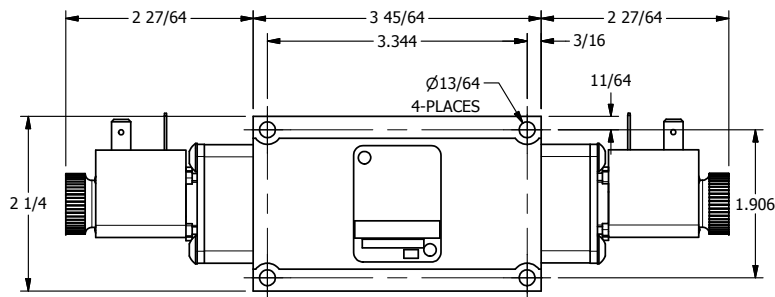

4

3

2

1

AAA
PRODUCTS
INTERNATIONAL

**AAA PRODUCTS
INTERNATIONAL**
7114 Harry Hines Blvd
Dallas, TX 75235

TITLE: 3/8" SUBPLATE, DBL SOL, 2 POS,
FRICTION POS, SOL RTRN,
DUST EXCLDR

DRAWING NO.:
DIM_ESS3PL