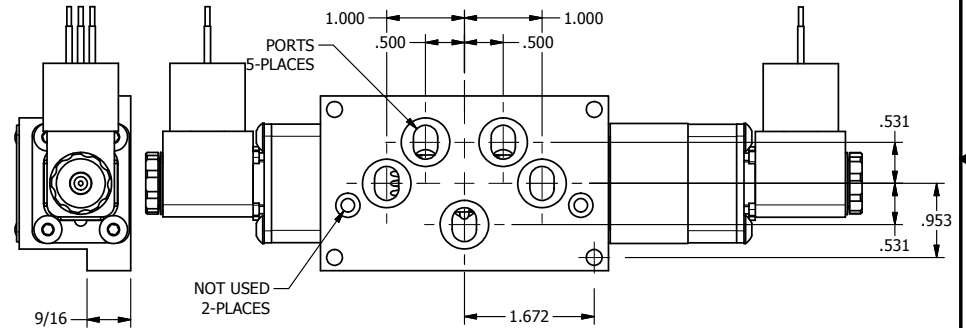

1/2"-14 NPT CONDUIT CONNECTION
18" LEAD, 3 WIRE

AAA
PRODUCTS
INTERNATIONAL

**AAA PRODUCTS
INTERNATIONAL**
7114 Harry Hines Blvd
Dallas, TX 75235

TITLE: 3/8" SUBPLATE, DBL SOL, 2 POS,
DETENT, SOL RTRN, MOLD-OVER