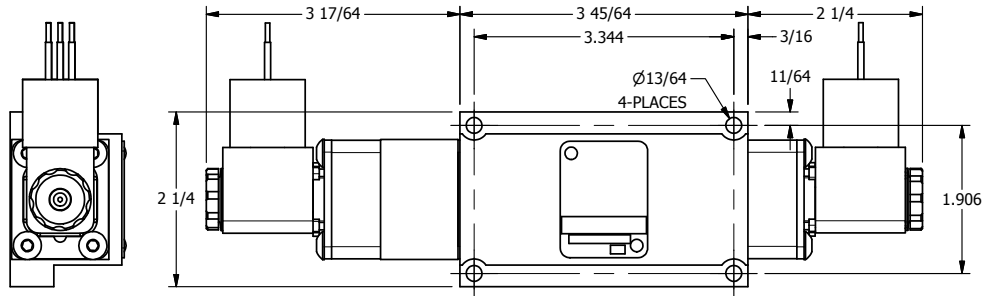

1/2"-14 NPT CONDUIT CONNECTION
18" LEAD, 3 WIRE

AAA
PRODUCTS
INTERNATIONAL

**AAA PRODUCTS
INTERNATIONAL**
7114 Harry Hines Blvd
Dallas, TX 75235

TITLE: 3/8" SUBPLATE, DBL SOL, 2 POS,
DETENT, SOL RTRN, MOLD-OVER

DRAWING NO.:
DIM_ESS3PJQ

THE INFORMATION CONTAINED WITHIN THIS DOCUMENT IS PROPRIETARY TO AAA PRODUCTS AND MAY NOT BE DISCLOSED WITHOUT PRIOR WRITTEN CONSENT