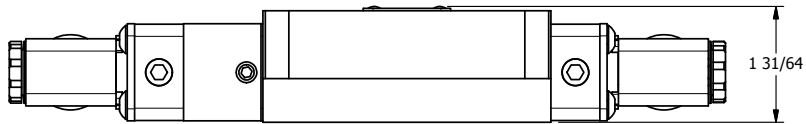

1/2"-14 NPT CONDUIT CONNECTION
18" LEAD, 3 WIRE

AAA
PRODUCTS
INTERNATIONAL

**AAA PRODUCTS
INTERNATIONAL**
7114 Harry Hines Blvd
Dallas, TX 75235

TITLE: 3/8" SUBPLATE, DBL SOL, 2 POS,
DETENT, SOL RTRN, MOLD-OVER