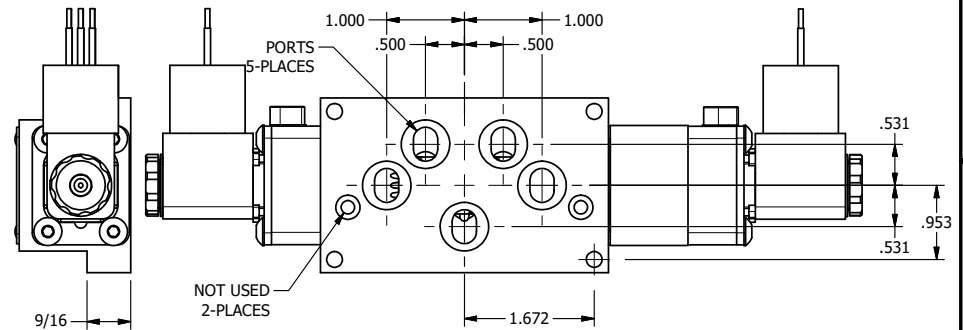

1/2"-14 NPT CONDUIT CONNECTION
18" LEAD, 3 WIRE

AAA
PRODUCTS
INTERNATIONAL

AAA PRODUCTS INTERNATIONAL
7114 Harry Hines Blvd
Dallas, TX 75235

TITLE: 3/8" SUBPLATE, DBL SOL, 2 POS,
DETENT, MOLD-OVER,
LKNG OVRD