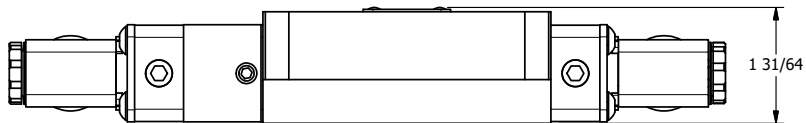

1/2"-14 NPT CONDUIT CONNECTION
18" LEAD, 3 WIRE

AAA
PRODUCTS
INTERNATIONAL

AAA PRODUCTS INTERNATIONAL
7114 Harry Hines Blvd
Dallas, TX 75235

TITLE: 3/8" SUBPLATE, DBL SOL, 2 POS,
DETENT, MOLD-OVER,
LKNG OVRD