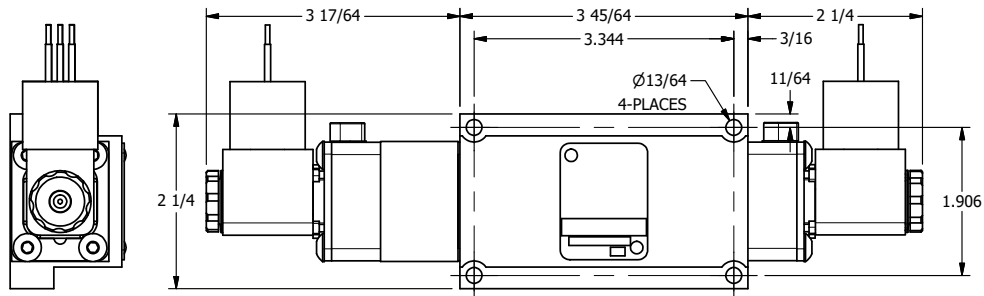

1/2"-14 NPT CONDUIT CONNECTION
18" LEAD, 3 WIRE

AAA
PRODUCTS
INTERNATIONAL

AAA PRODUCTS INTERNATIONAL
7114 Harry Hines Blvd
Dallas, TX 75235

TITLE: 3/8" SUBPLATE, DBL SOL, 2 POS,
DETENT, MOLD-OVER,
LKNG OVRD

DRAWING NO.:
DIM_ESS3PJOQ

THE INFORMATION CONTAINED WITHIN THIS DOCUMENT IS PROPRIETARY TO AAA PRODUCTS AND MAY NOT BE DISCLOSED WITHOUT PRIOR WRITTEN CONSENT