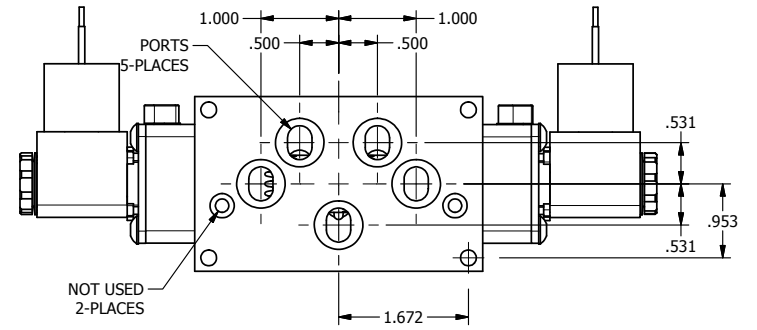

1/2"-14 NPT CONDUIT CONNECTION
18" LEAD, 3 WIRE

1 31/64

AAA
PRODUCTS
INTERNATIONAL

**AAA PRODUCTS
INTERNATIONAL**
7114 Harry Hines Blvd
Dallas, TX 75235

TITLE: 3/8" SUBPLATE, DBL SOL, 2 POS,
FRICTION POS, SOL RTRN,
MOLD-OVER, LCKNG OVRD

DRAWING NO.:
DIM_ESS3PJ0

THE INFORMATION CONTAINED WITHIN THIS DOCUMENT IS PROPRIETARY TO AAA PRODUCTS AND MAY NOT BE DISCLOSED WITHOUT PRIOR WRITTEN CONSENT