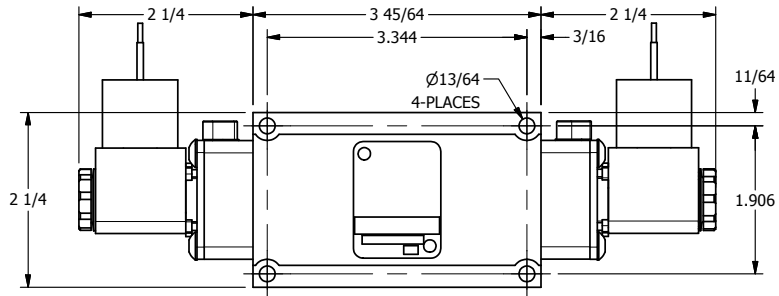

1/2"-14 NPT CONDUIT CONNECTION
18" LEAD, 3 WIRE

1 31/64

AAA
PRODUCTS
INTERNATIONAL

**AAA PRODUCTS
INTERNATIONAL**
7114 Harry Hines Blvd
Dallas, TX 75235

TITLE: 3/8" SUBPLATE, DBL SOL, 2 POS,
FRICTION POS, SOL RTRN,
MOLD-OVER, LCKNG OVRD

DRAWING NO.:
DIM_ESS3PJ0

THE INFORMATION CONTAINED WITHIN THIS DOCUMENT IS PROPRIETARY TO AAA PRODUCTS AND MAY NOT BE DISCLOSED WITHOUT PRIOR WRITTEN CONSENT