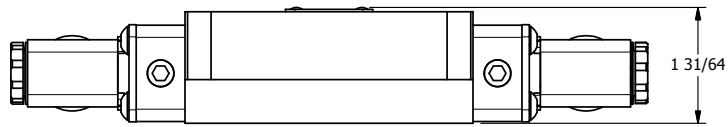

1/2"-14 NPT CONDUIT CONNECTION
18" LEAD, 3 WIRE

1 31/64

AAA
PRODUCTS
INTERNATIONAL

**AAA PRODUCTS
INTERNATIONAL**
7114 Harry Hines Blvd
Dallas, TX 75235

TITLE: 3/8" SUBPLATE, DBL SOL, 2 POS,
FRICTION POS, SOL RTRN,
MOLD-OVER, LCKNG OVRD