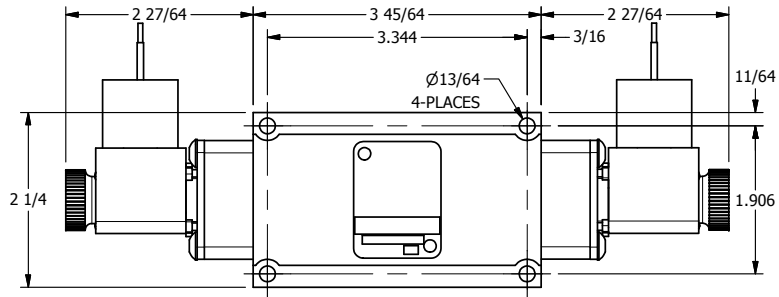

1/2"-14 NPT CONDUIT
CONNECTION
18" LEAD, 3 WIRE

AAA
PRODUCTS
INTERNATIONAL
7114 Harry Hines Blvd
Dallas, TX 75235

TITLE: 3/8" SUBPLATE, DBL SOL, 2 POS,
FRICTION POS, SOL RTRN,
MOLD-OVER, DUST EXCLDR

DRAWING NO.:
DIM_ESS3PJL