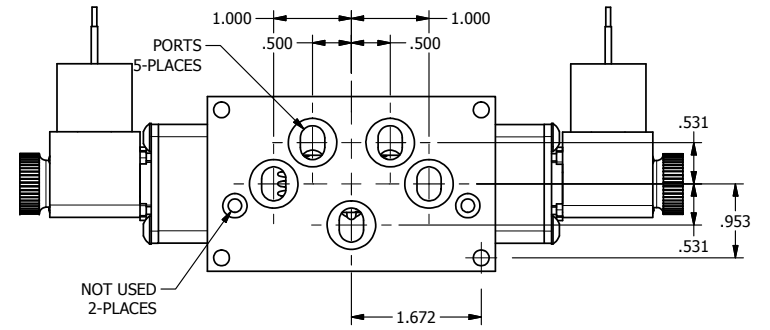

1/2"-14 NPT CONDUIT
CONNECTION
18" LEAD, 3 WIRE

AAA
PRODUCTS
INTERNATIONAL
7114 Harry Hines Blvd
Dallas, TX 75235

TITLE: 3/8" SUBPLATE, DBL SOL, 2 POS,
FRICTION POS, SOL RTRN,
MOLD-OVER, DUST EXCLDR

DRAWING NO.:
DIM_ESS3PJL