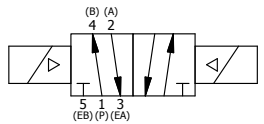

1/2"-14 NPT CONDUIT
CONNECTION
18" LEAD, 3 WIRE

AAA
PRODUCTS
INTERNATIONAL
7114 Harry Hines Blvd
Dallas, TX 75235

TITLE: 3/8" SUBPLATE, DBL SOL, 2 POS,
FRICTION POS, SOL RTRN,
MOLD-OVER, DUST EXCLDR

DRAWING NO.:
DIM_ESS3PJL