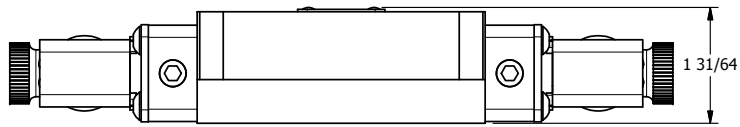

1/2"-14 NPT CONDUIT
CONNECTION
18" LEAD, 3 WIRE

AAA
PRODUCTS
INTERNATIONAL
7114 Harry Hines Blvd
Dallas, TX 75235

TITLE: 3/8" SUBPLATE, DBL SOL, 2 POS,
FRICTION POS, SOL RTRN,
MOLD-OVER, DUST EXCLDR

DRAWING NO.:
DIM_ESS3PJL