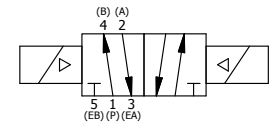

1/2"-14 NPT CONDUIT CONNECTION
18" LEAD, 3 WIRE

1 31/64

AAA
PRODUCTS
INTERNATIONAL

AAA PRODUCTS INTERNATIONAL
7114 Harry Hines Blvd
Dallas, TX 75235

TITLE: 3/8" SUBPLATE, DBL SOL, 2 POS,
FRICTION POS, SOL RTRN,
MOLD-OVER, SIDE VENT