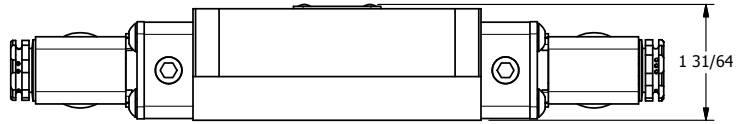

1/2"-14 NPT CONDUIT CONNECTION
18" LEAD, 3 WIRE

1 31/64

AAA
PRODUCTS
INTERNATIONAL

AAA PRODUCTS INTERNATIONAL
7114 Harry Hines Blvd
Dallas, TX 75235

TITLE: 3/8" SUBPLATE, DBL SOL, 2 POS,
FRICTION POS, SOL RTRN,
MOLD-OVER, SIDE VENT