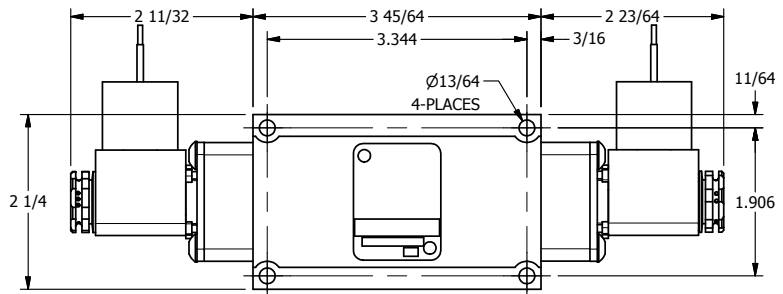

1/2"-14 NPT CONDUIT CONNECTION
18" LEAD, 3 WIRE

1 31/64

AAA
PRODUCTS
INTERNATIONAL

AAA PRODUCTS INTERNATIONAL
7114 Harry Hines Blvd
Dallas, TX 75235

TITLE: 3/8" SUBPLATE, DBL SOL, 2 POS,
FRICTION POS, SOL RTRN,
MOLD-OVER, SIDE VENT

DRAWING NO.:
DIM_ESS3PJC

THE INFORMATION CONTAINED WITHIN THIS DOCUMENT IS PROPRIETARY TO AAA PRODUCTS AND MAY NOT BE DISCLOSED WITHOUT PRIOR WRITTEN CONSENT