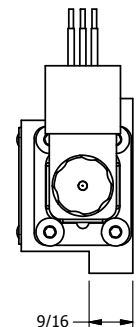

1/2"-14 NPT CONDUIT CONNECTION
18" LEAD, 3 WIRE

1 31/64

AAA
PRODUCTS
INTERNATIONAL

AAA PRODUCTS INTERNATIONAL
7114 Harry Hines Blvd
Dallas, TX 75235

TITLE: 3/8" SUBPLATE, DBL SOL, 2 POS,
FRICTION POS, SOL RTRN,
MOLD-OVER, SIDE VENT

DRAWING NO.:
DIM_ESS3PJC

THE INFORMATION CONTAINED WITHIN THIS DOCUMENT IS PROPRIETARY TO AAA PRODUCTS AND MAY NOT BE DISCLOSED WITHOUT PRIOR WRITTEN CONSENT