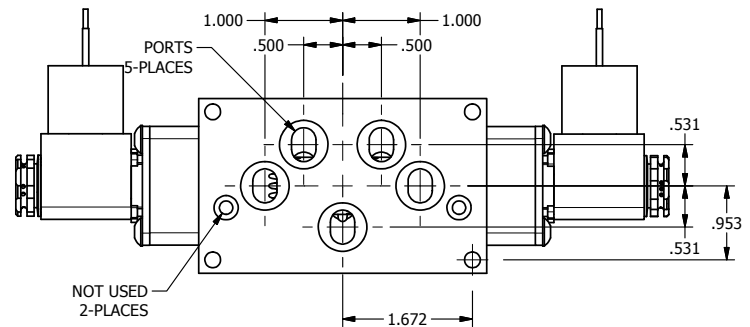

1/2"-14 NPT CONDUIT CONNECTION
18" LEAD, 3 WIRE

1 31/64

AAA
PRODUCTS
INTERNATIONAL

AAA PRODUCTS INTERNATIONAL
7114 Harry Hines Blvd
Dallas, TX 75235

TITLE: 3/8" SUBPLATE, DBL SOL, 2 POS,
FRICTION POS, SOL RTRN,
MOLD-OVER, SIDE VENT

DRAWING NO.:
DIM_ESS3PJC

THE INFORMATION CONTAINED WITHIN THIS DOCUMENT IS PROPRIETARY TO AAA PRODUCTS AND MAY NOT BE DISCLOSED WITHOUT PRIOR WRITTEN CONSENT