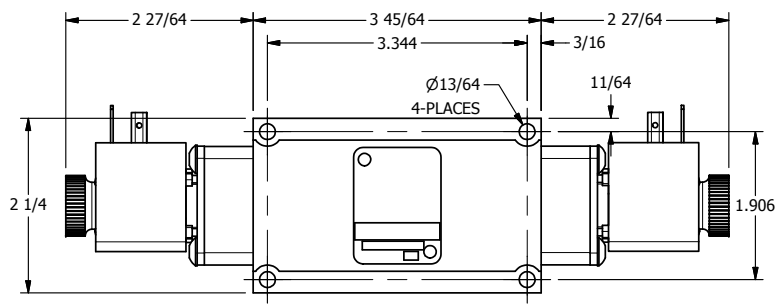

4

3

2

1

AAA PRODUCTS INTERNATIONAL
7114 Harry Hines Blvd
Dallas, TX 75235

TITLE: 3/8" SUBPLATE, DBL SOL, 2 POS,
FRICTION POS, SOL RTRN,
HIGH TEMP, DUST EXCLDR

DRAWING NO.:
DIM_ESS3PHL

4