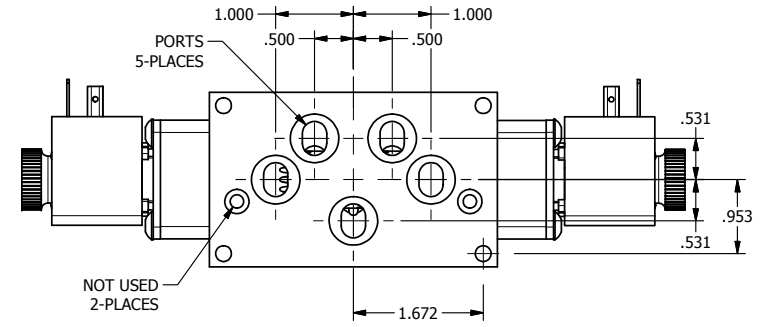

4

3

2

1

AAA PRODUCTS INTERNATIONAL
7114 Harry Hines Blvd
Dallas, TX 75235

TITLE: 3/8" SUBPLATE, DBL SOL, 2 POS,
FRICTION POS, SOL RTRN,
HIGH TEMP, DUST EXCLDR

DRAWING NO.:
DIM_ESS3PHL

4