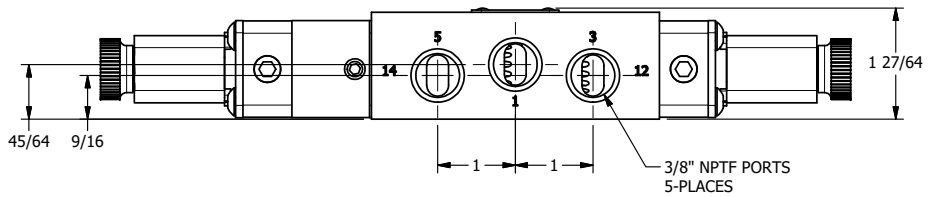

4 | 3 | 2 | 1

4 | 3 | 2 | 1

	AAA PRODUCTS INTERNATIONAL 7114 Harry Hines Blvd Dallas, TX 75235	TITLE 3/8" SIDE PORT, DBL SOL, 2 POS, DETENT, SOL RTRN, LCKNG OVRD, DUST EXCLDR	DRAWING NO.: DIM_ESS30LQ
--	--	--	------------------------------------