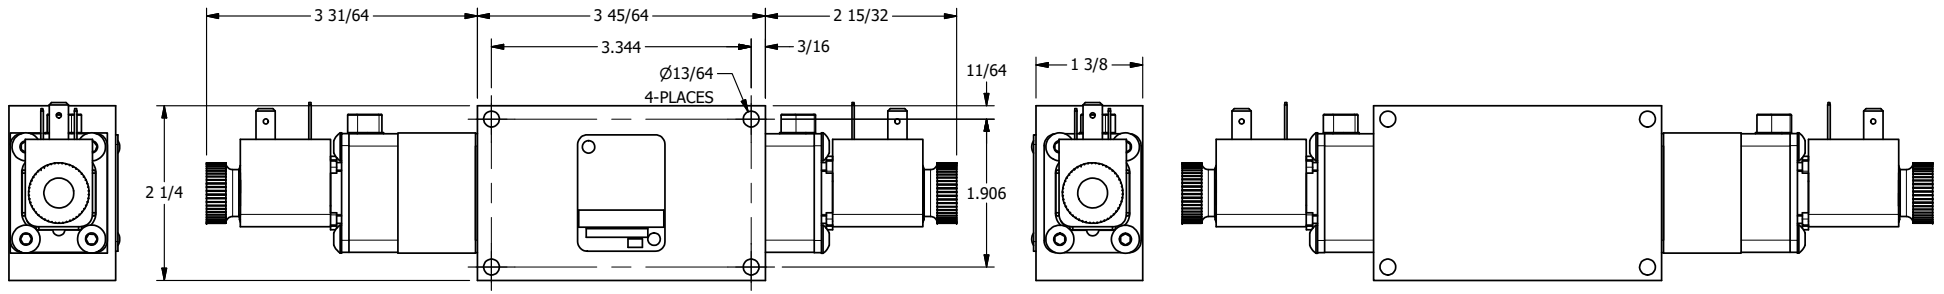

4 | 3 | 2 | 1

4 | 3 | 2 | 1

	AAA PRODUCTS INTERNATIONAL 7114 Harry Hines Blvd Dallas, TX 75235	TITLE 3/8" SIDE PORT, DBL SOL, 2 POS, DETENT, SOL RTRN, LCKNG OVRD, DUST EXCLDR	DRAWING NO.: DIM_ESS30LQ
--	--	--	------------------------------------