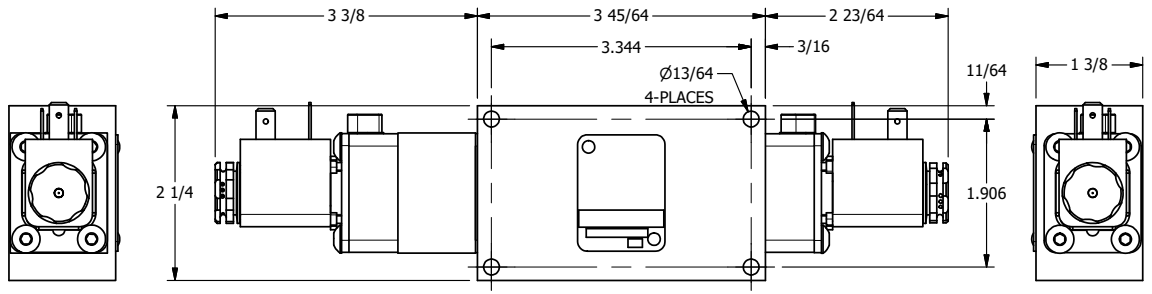

4 | 3 | 2 | 1

4 | 3 | 2 | 1

	AAA PRODUCTS INTERNATIONAL 7114 Harry Hines Blvd Dallas, TX 75235	TITLE 3/8" SIDE PORT, DBL SOL, 2 POS, DETENT, LCKNG OVRD, SIDE VENT	DRAWING NO.: DIM_ESS30CQ
--	--	--	------------------------------------