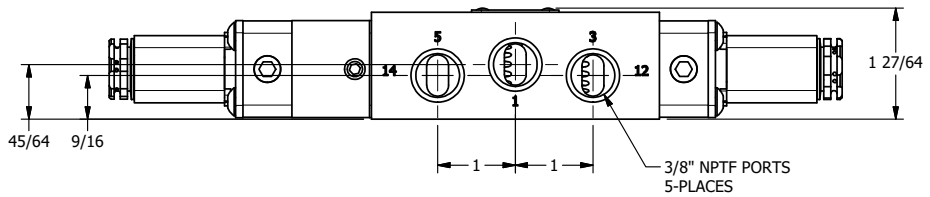

4 | 3 | 2 | 1

4 | 3 | 2 | 1

	AAA PRODUCTS INTERNATIONAL 7114 Harry Hines Blvd Dallas, TX 75235	TITLE 3/8" SIDE PORT, DBL SOL, 2 POS, DETENT, LCKNG OVRD, SIDE VENT	DRAWING NO.: DIM_ESS30CQ
--	--	--	------------------------------------